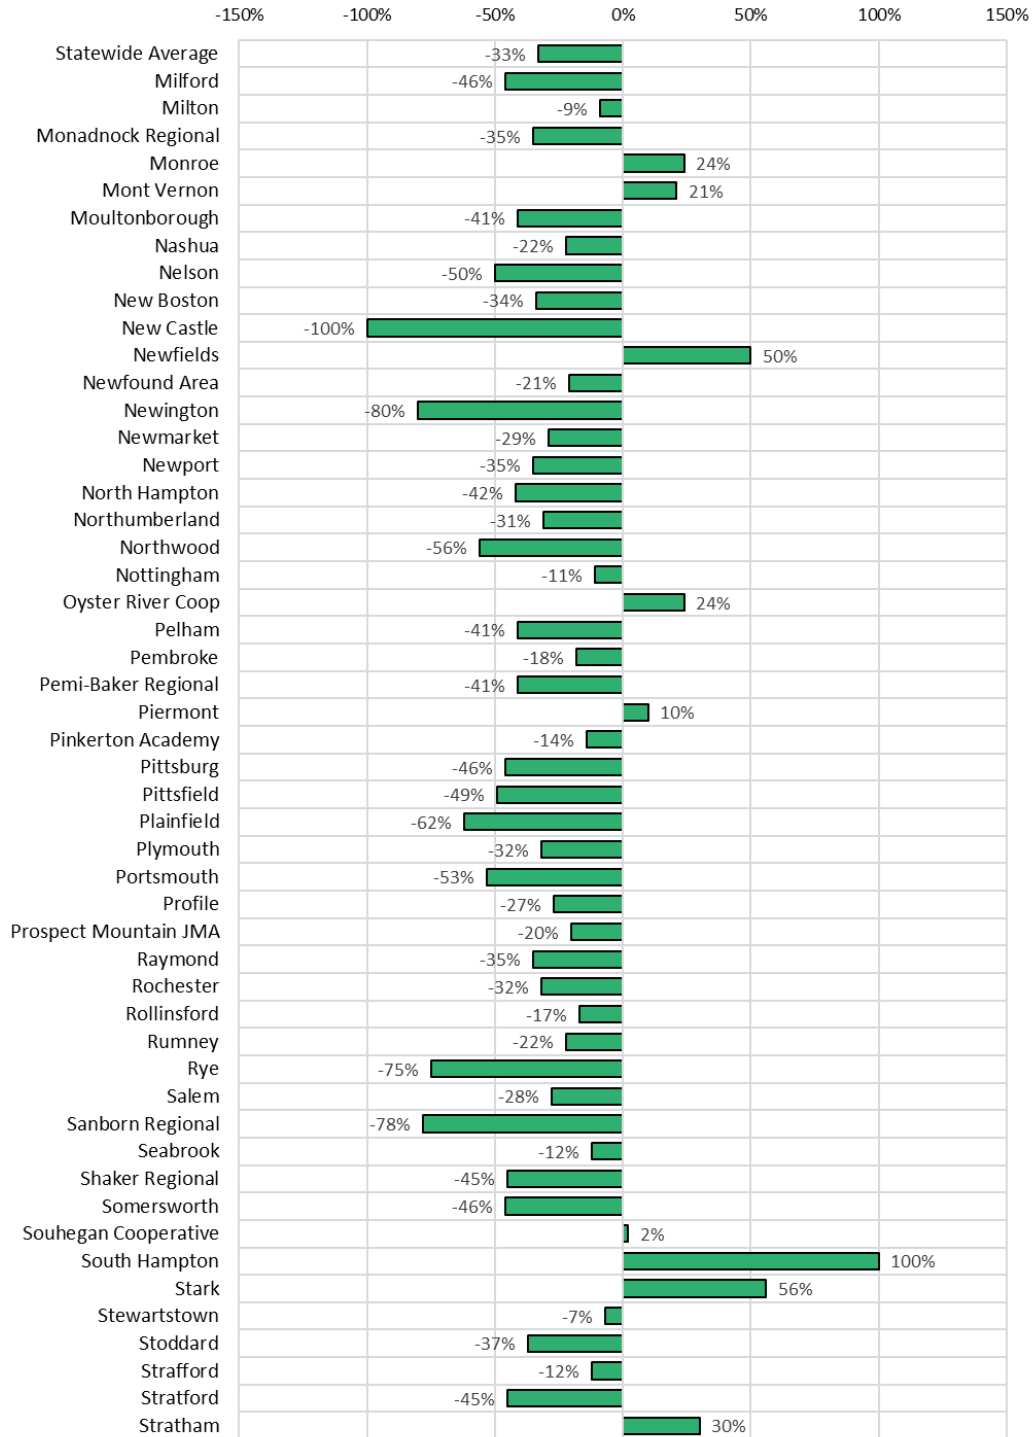

Percent Change in Free and Reduced Average Daily Membership in Attendance (ADMA) by District Between 2019 and 2024