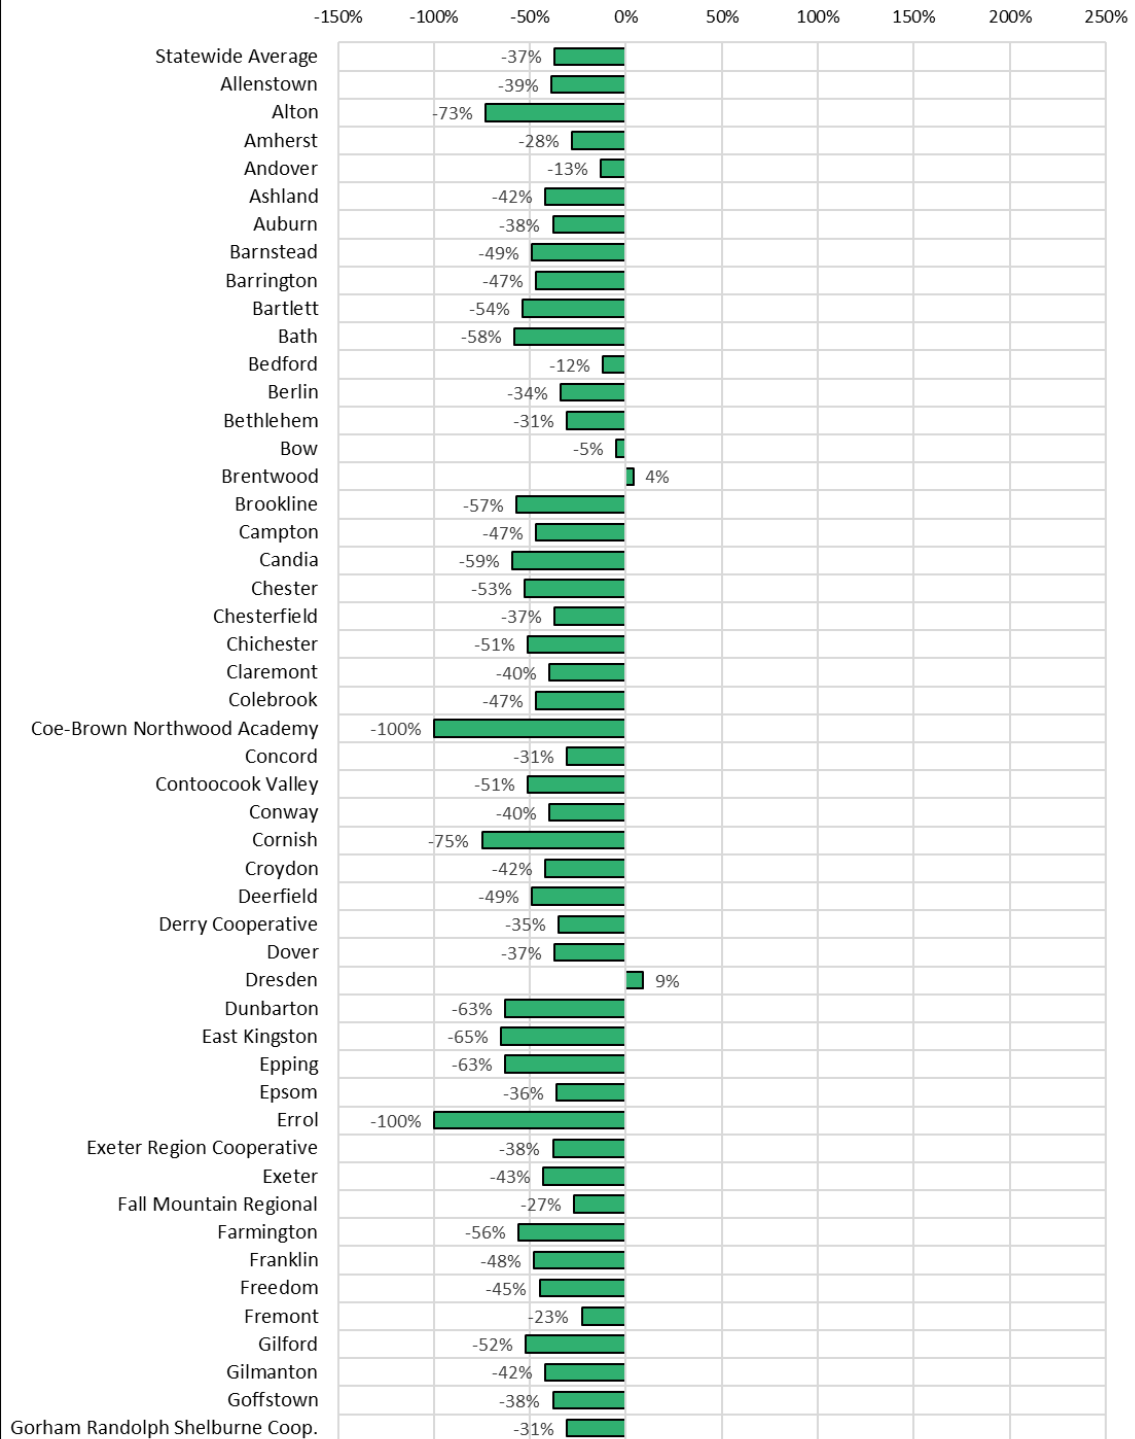

Percent Change in Free and Reduced Average Daily Membership in Attendance (ADMA) by District Between 2014 and 2024