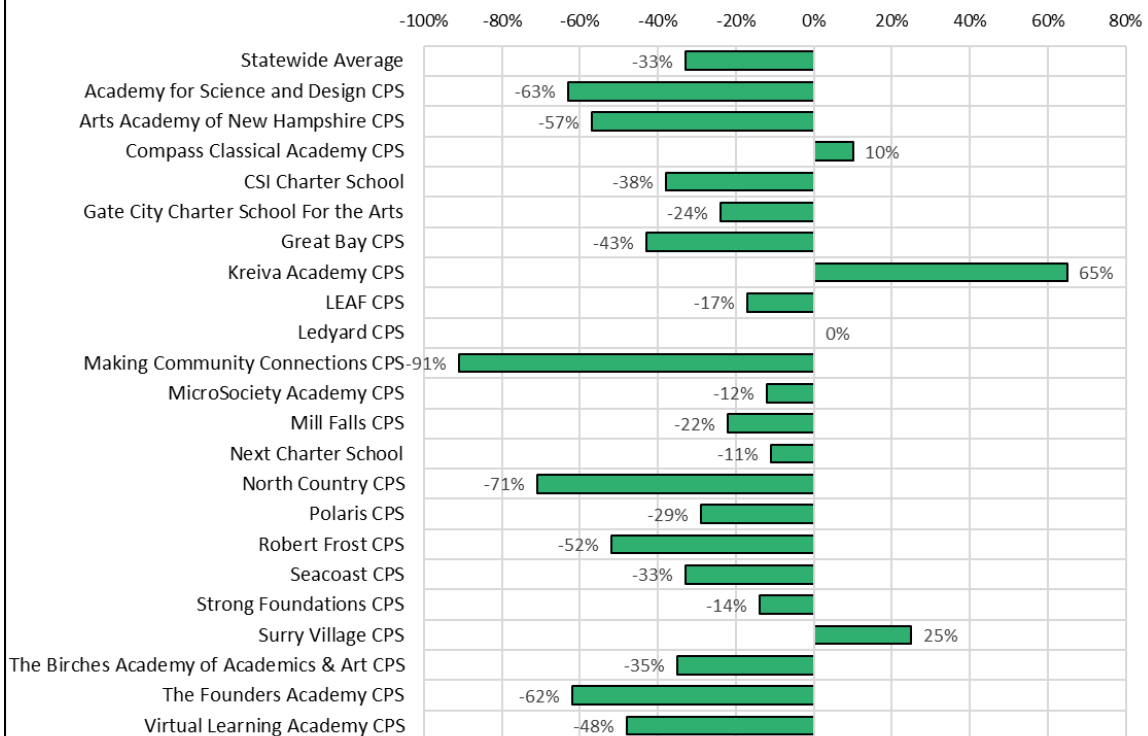

Percent Change in Free and Reduced Average Daily Membership in Attendance (ADMA) by Charter School Between 2019 and 2024