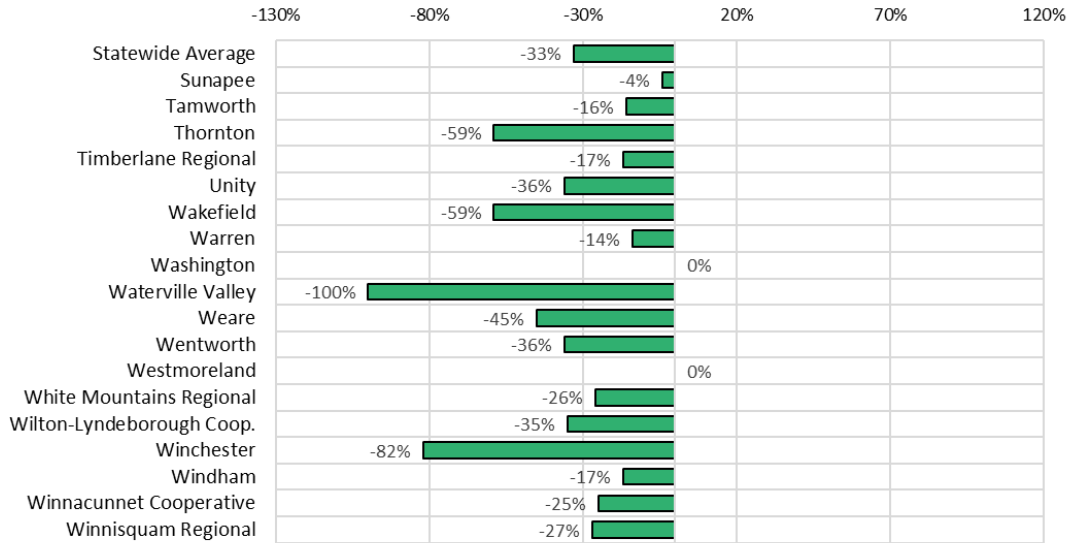

Percent Change in Free and Reduced Average Daily Membership in Attendance (ADMA) by District Between 2019 and 2024