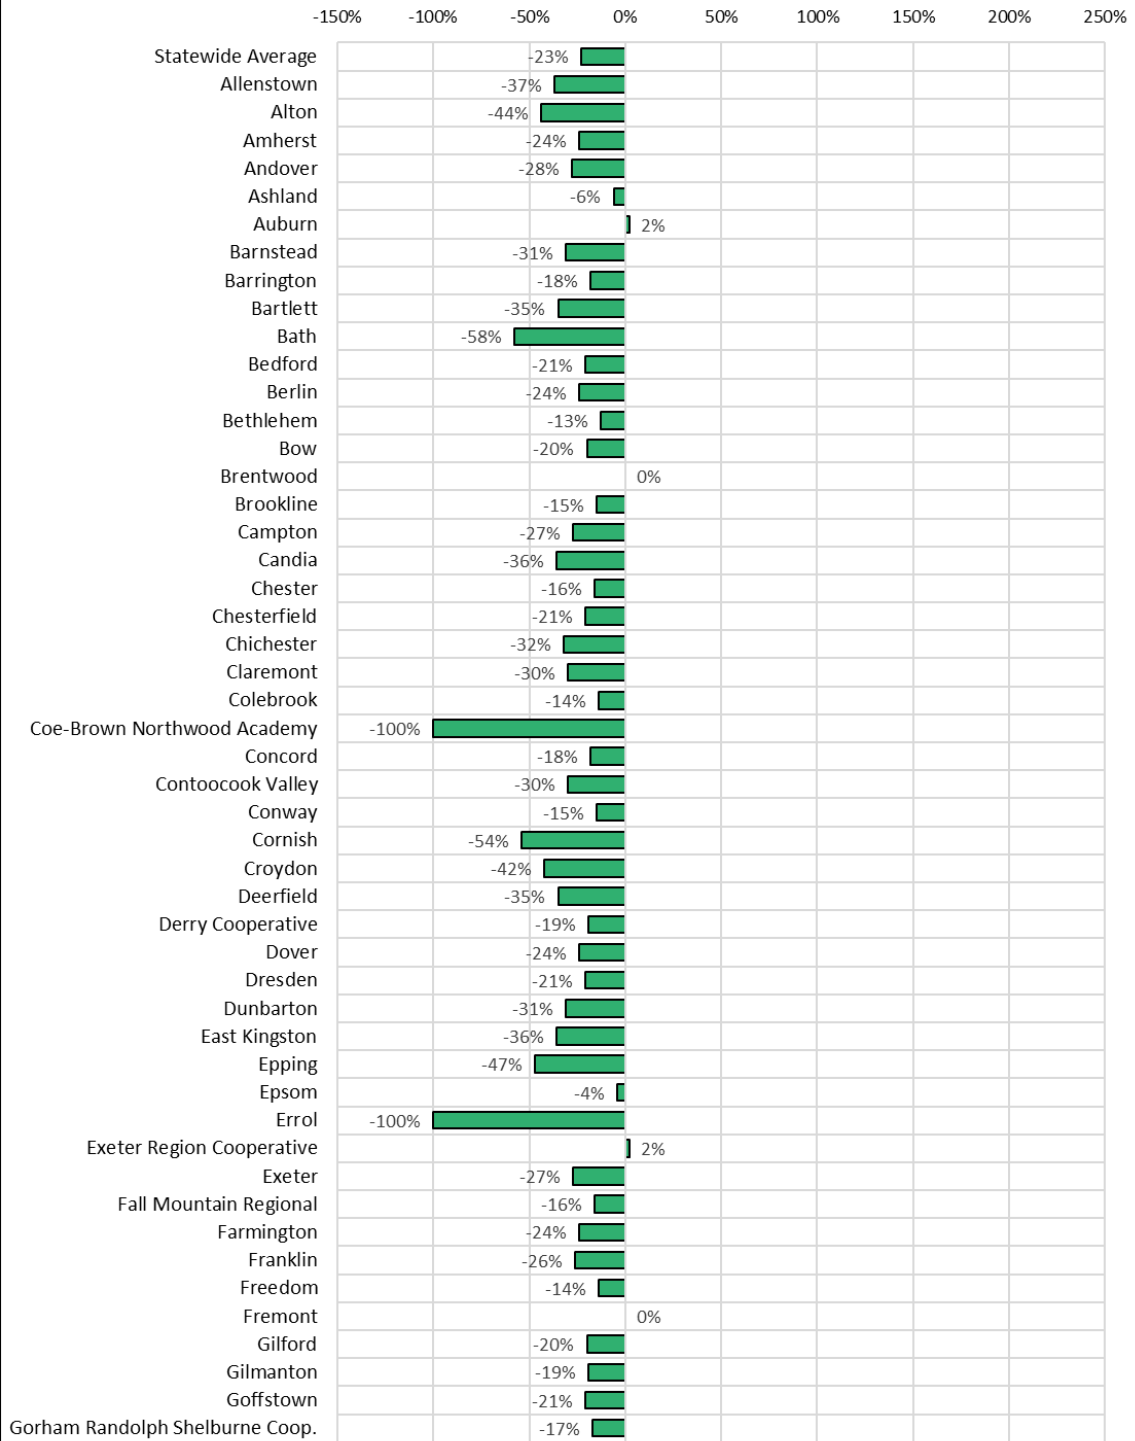

Percent Change in Free and Reduced Average Daily Membership in Attendance (ADMA) by District Between 2023 and 2024