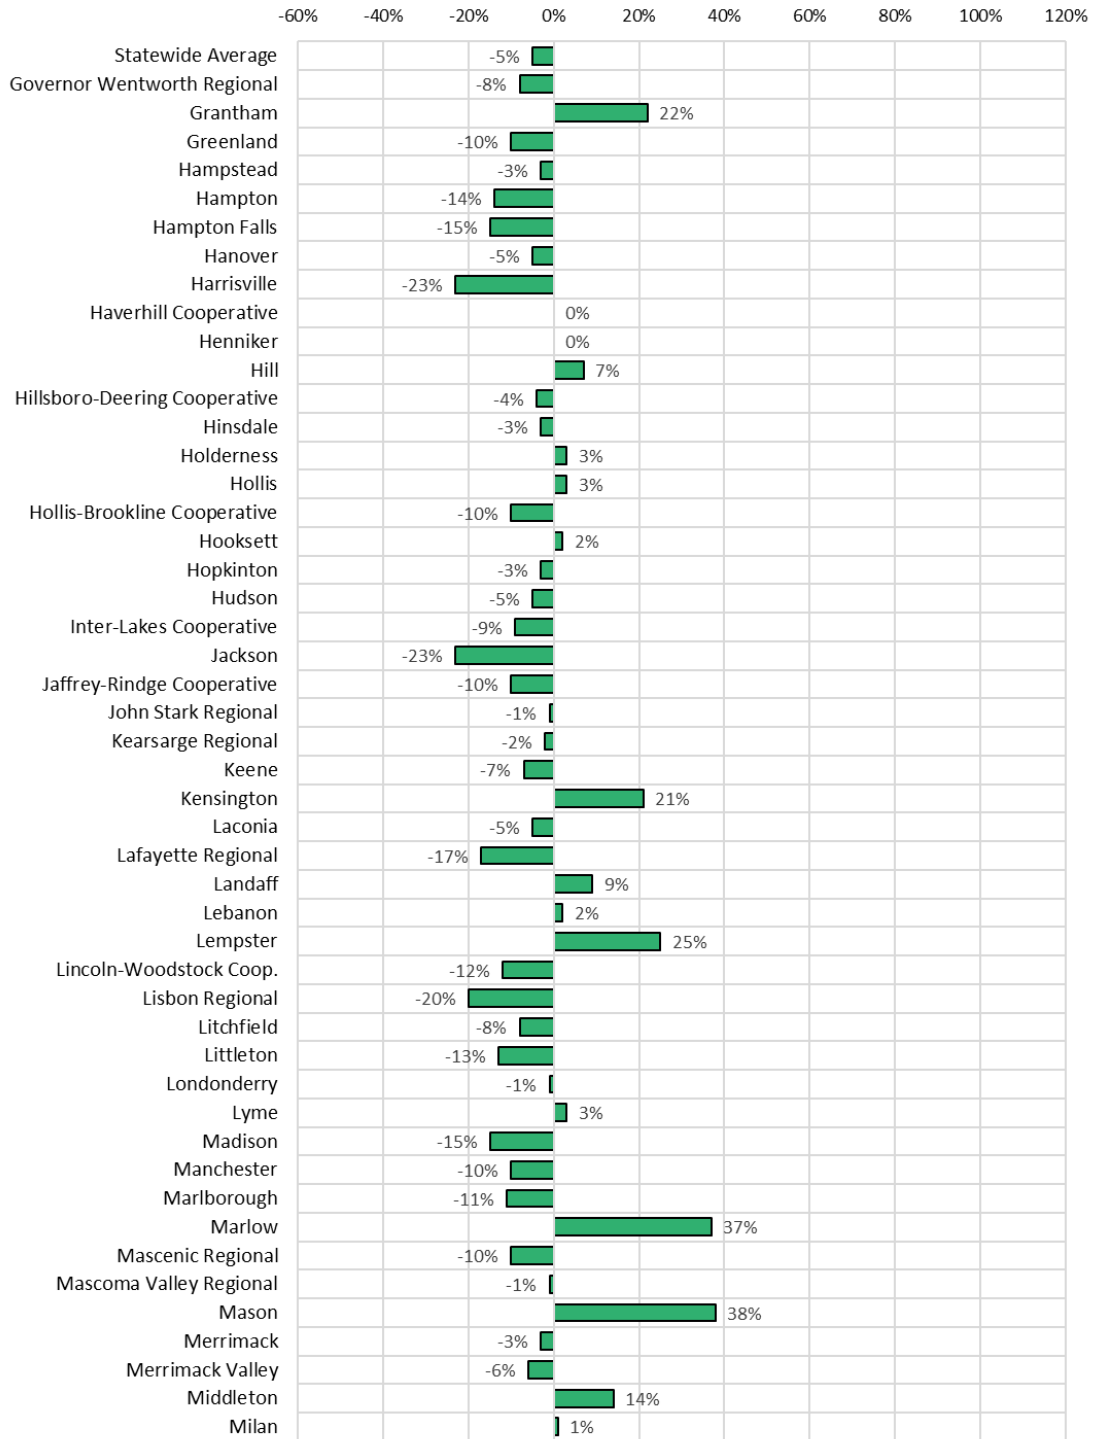

Percent Change in Average Daily Membership in Attendance (ADMA) by District Between 2019 and 2024