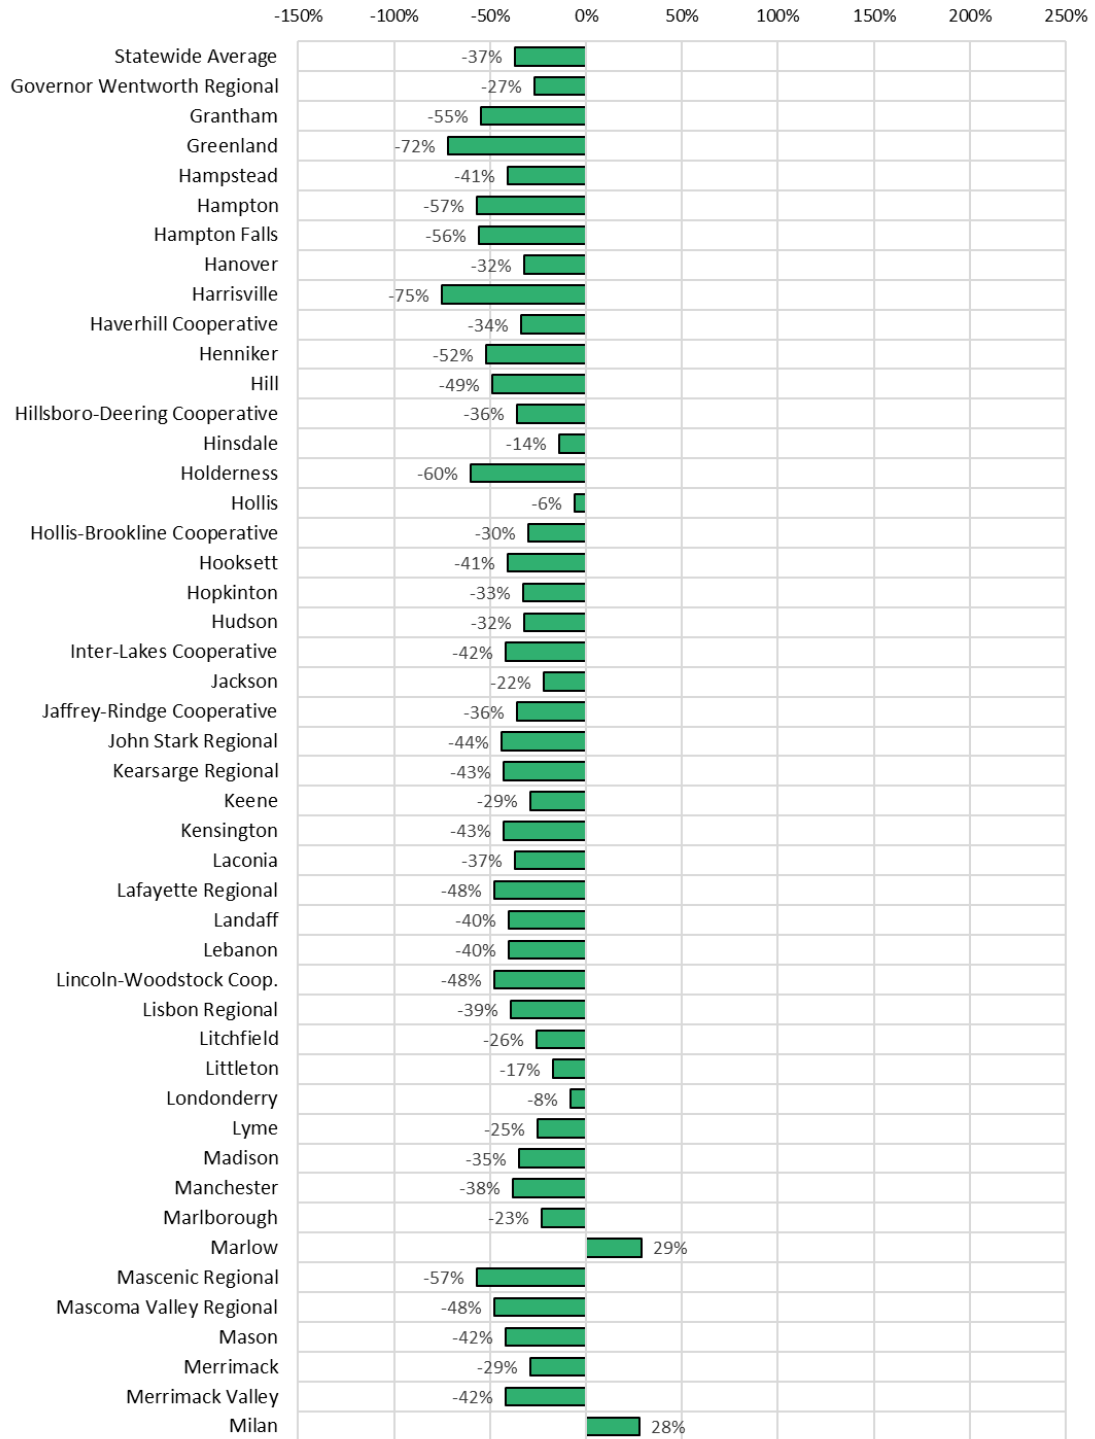

Percent Change in Free and Reduced Average Daily Membership in Attendance (ADMA) by District Between 2014 and 2024