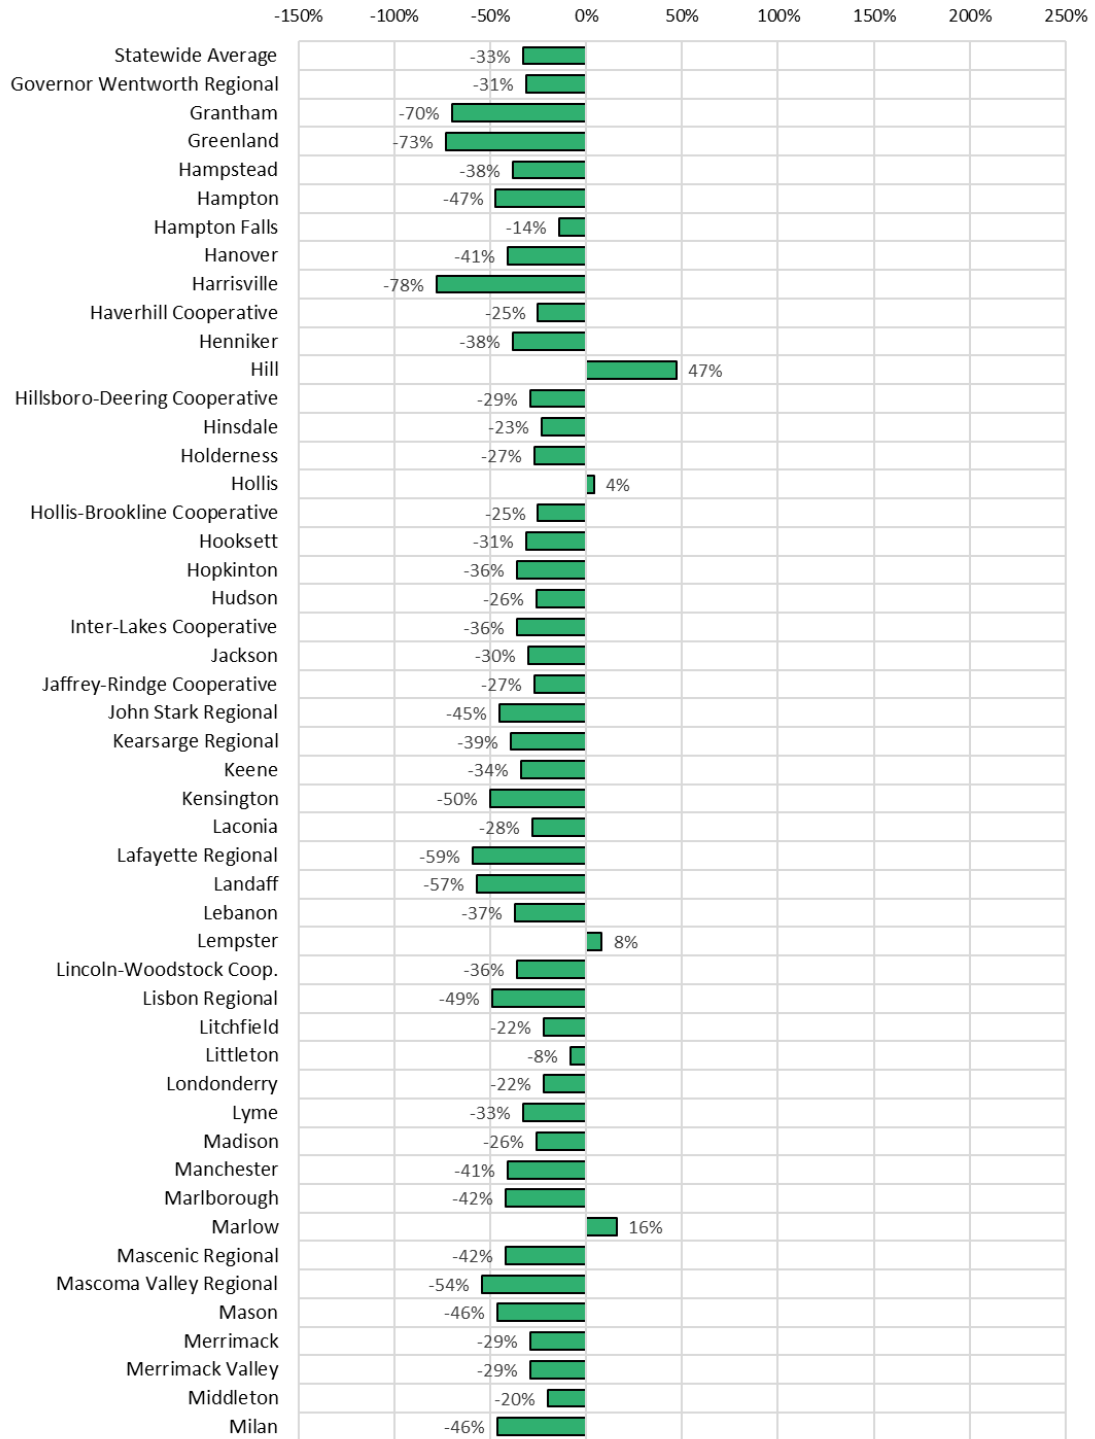

Percent Change in Free and Reduced Average Daily Membership in Attendance (ADMA) by District Between 2019 and 2024