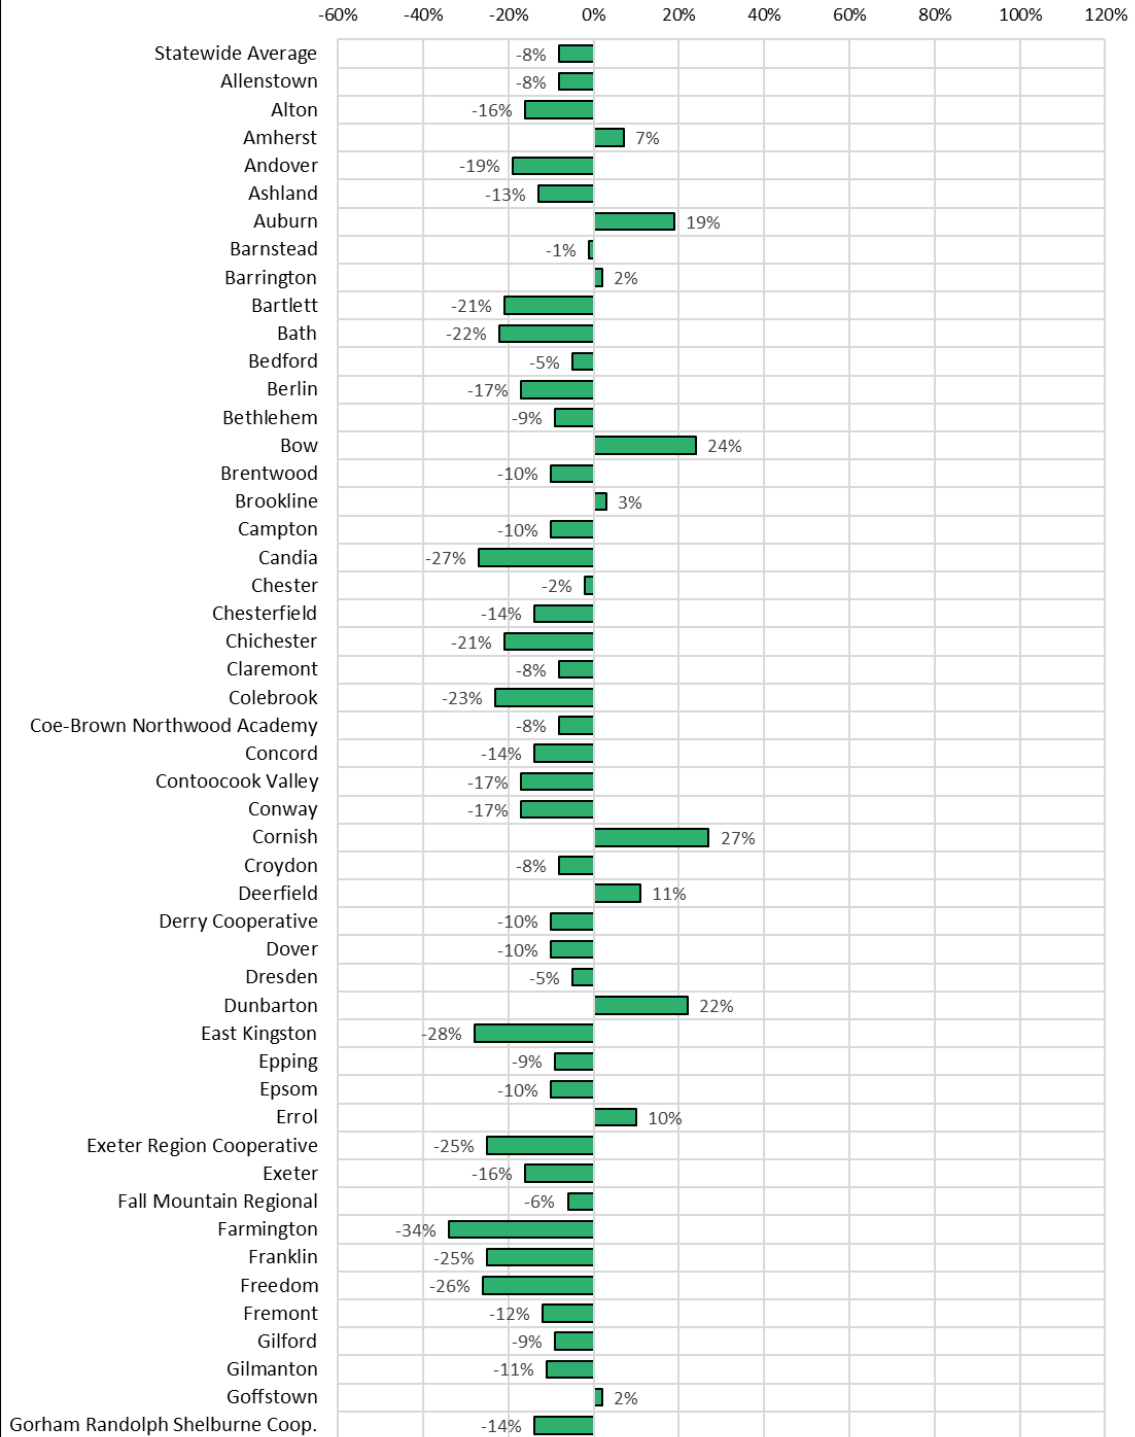

## Percent Change in Average Daily Membership in Attendance (ADMA) by District Between 2014 and 2024