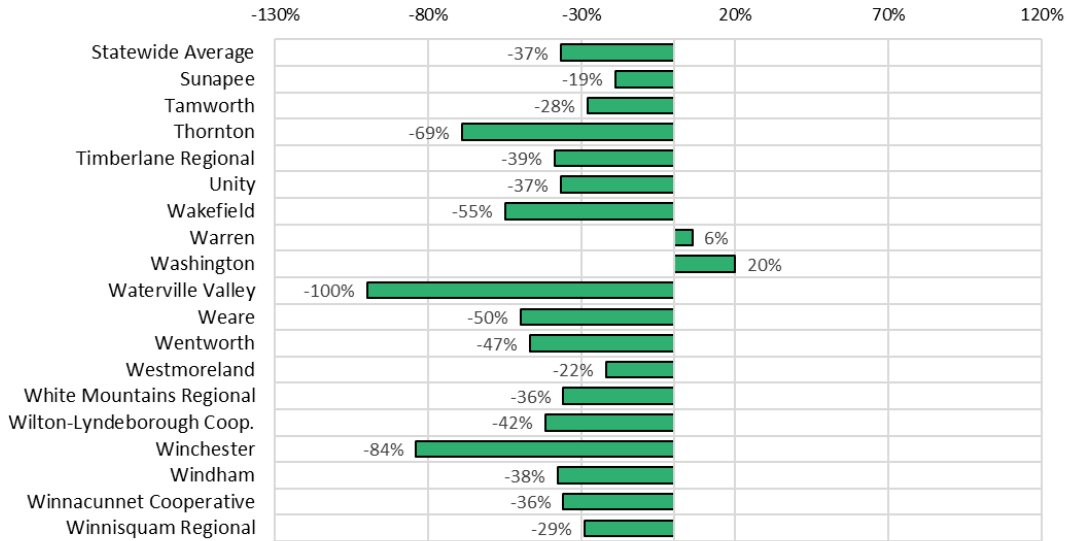

Percent Change in Free and Reduced Average Daily Membership in Attendance (ADMA) by District Between 2014 and 2024