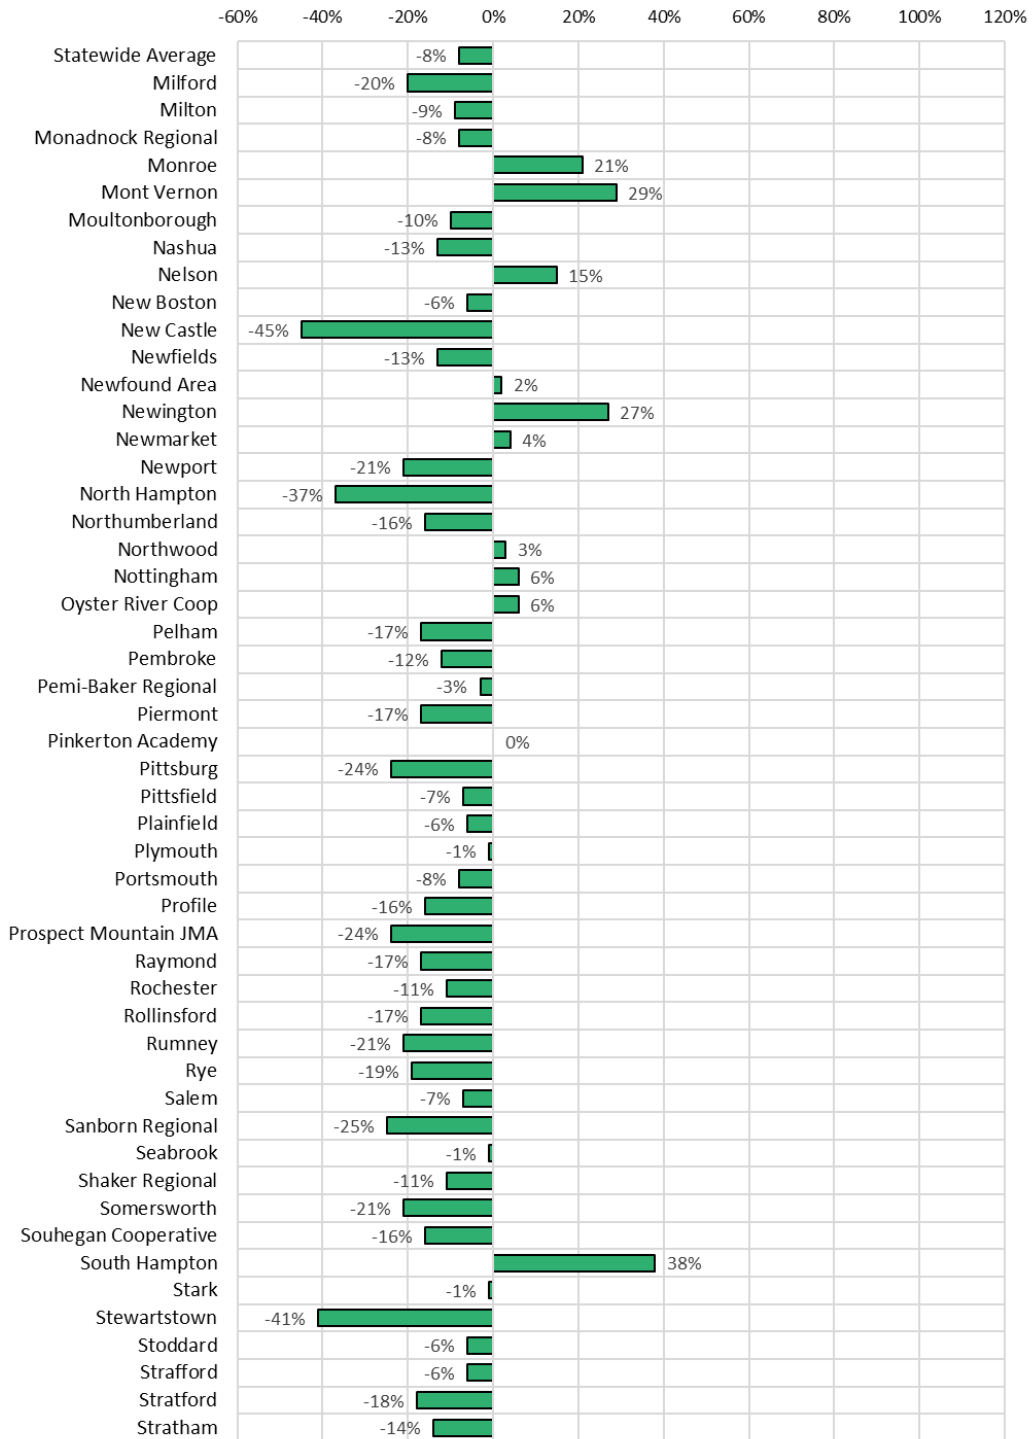

## Percent Change in Average Daily Membership in Attendance (ADMA) by District Between 2014 and 2024