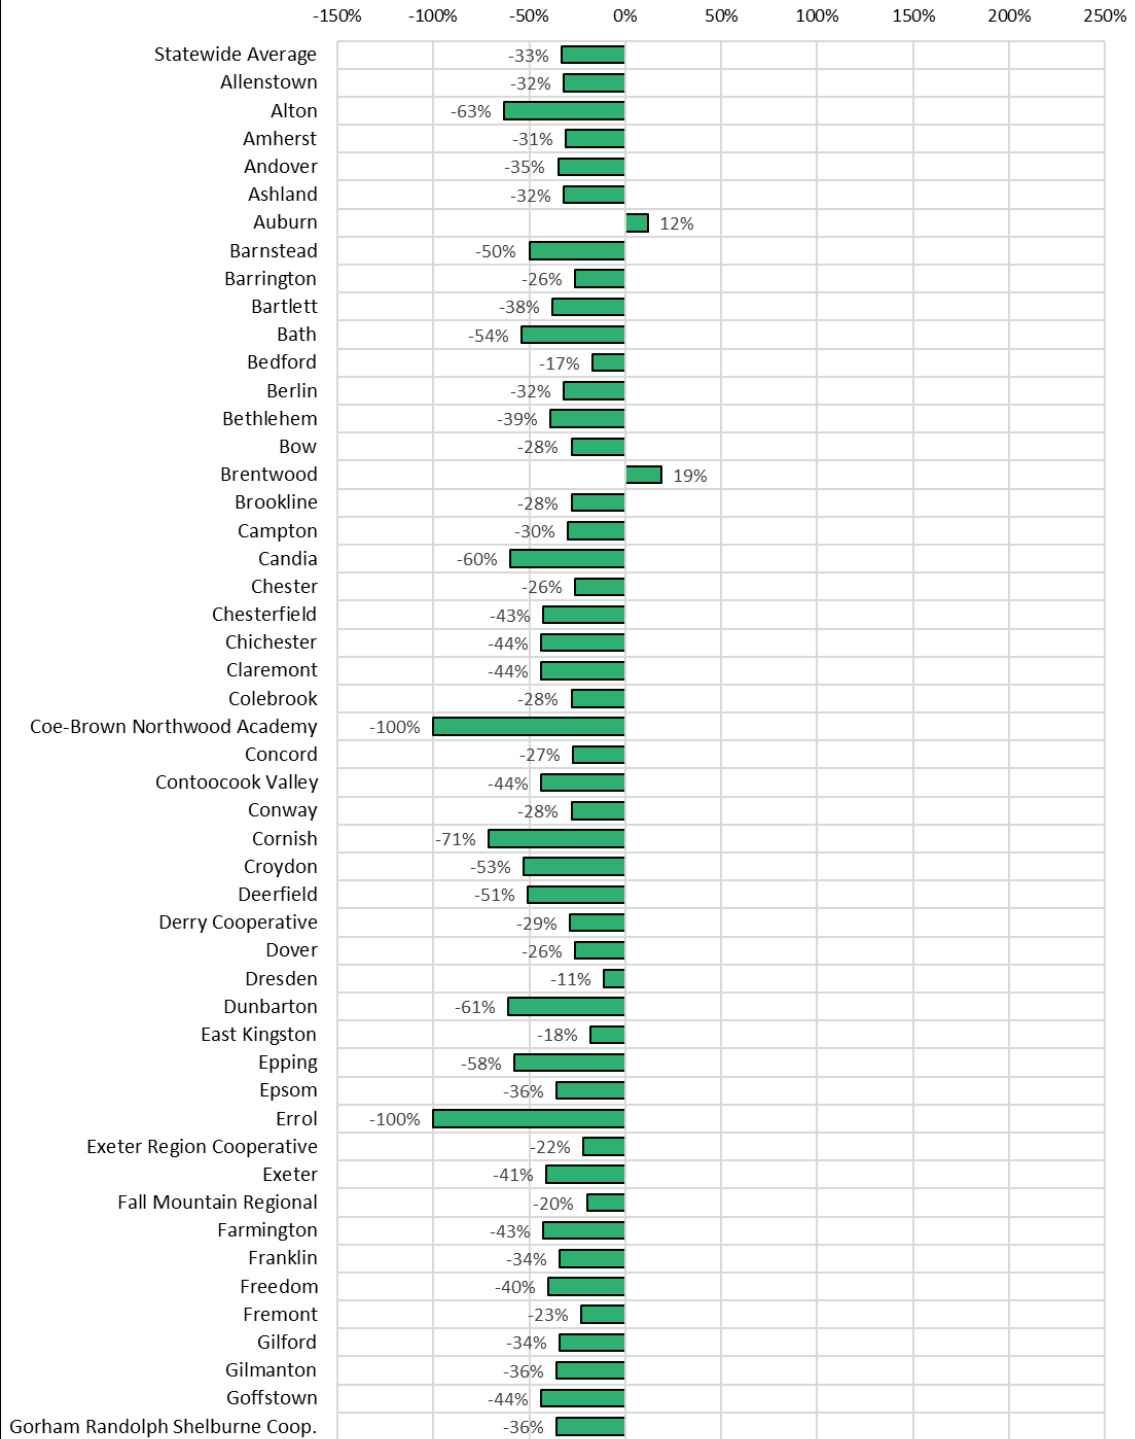

Percent Change in Free and Reduced Average Daily Membership in Attendance (ADMA) by District Between 2019 and 2024