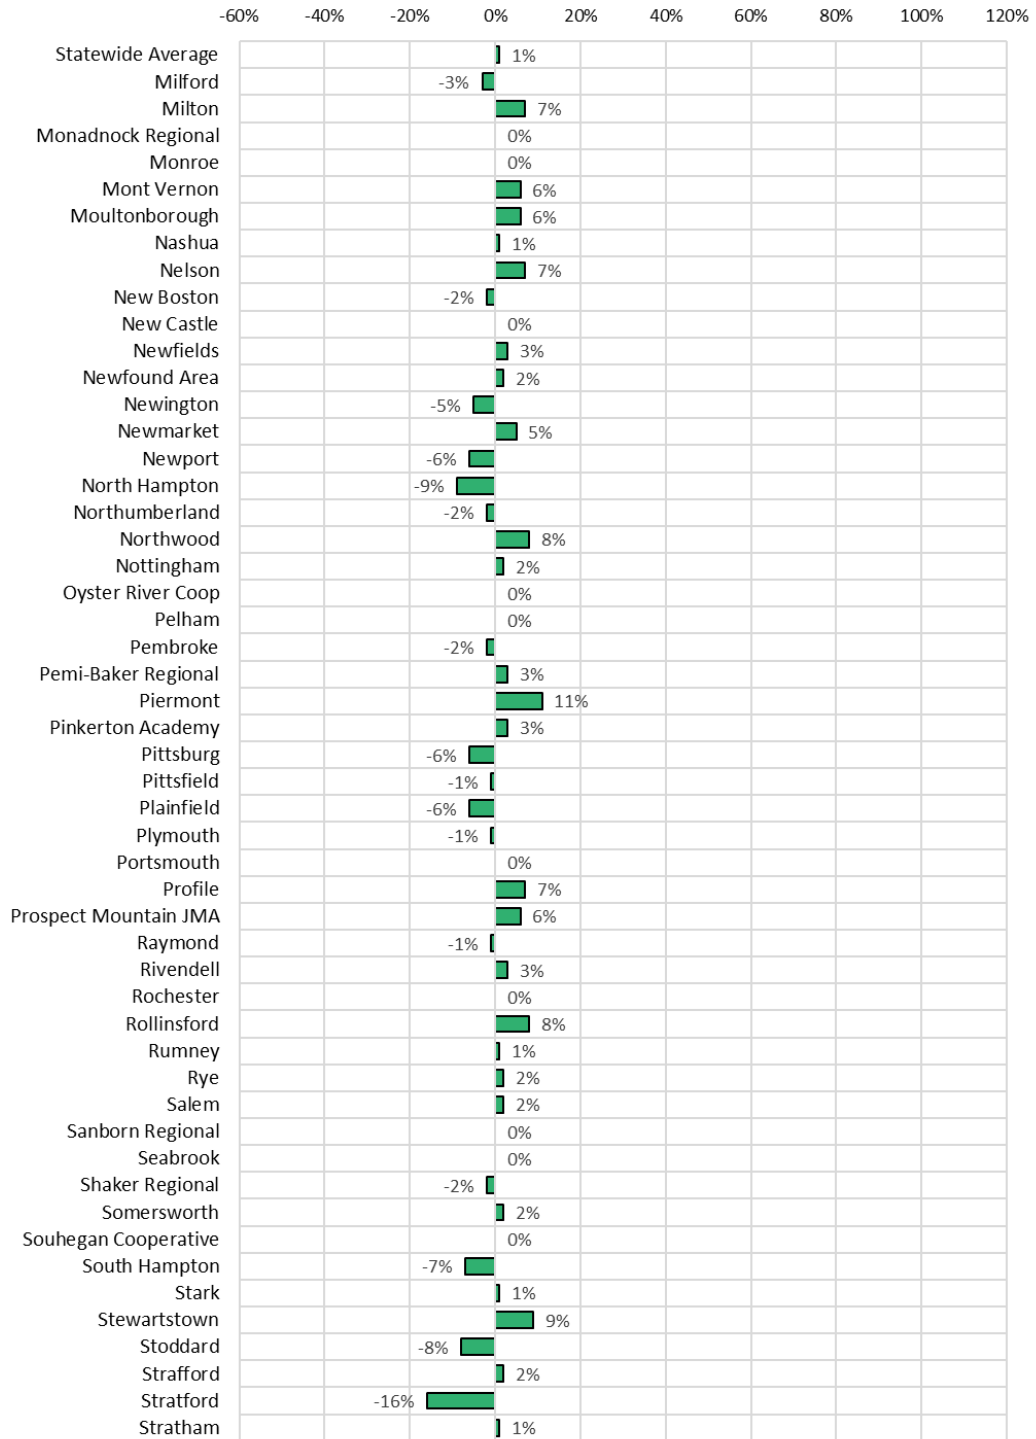

Percent Change in Average Daily Membership in Attendance (ADMA) by District Between 2023 and 2024