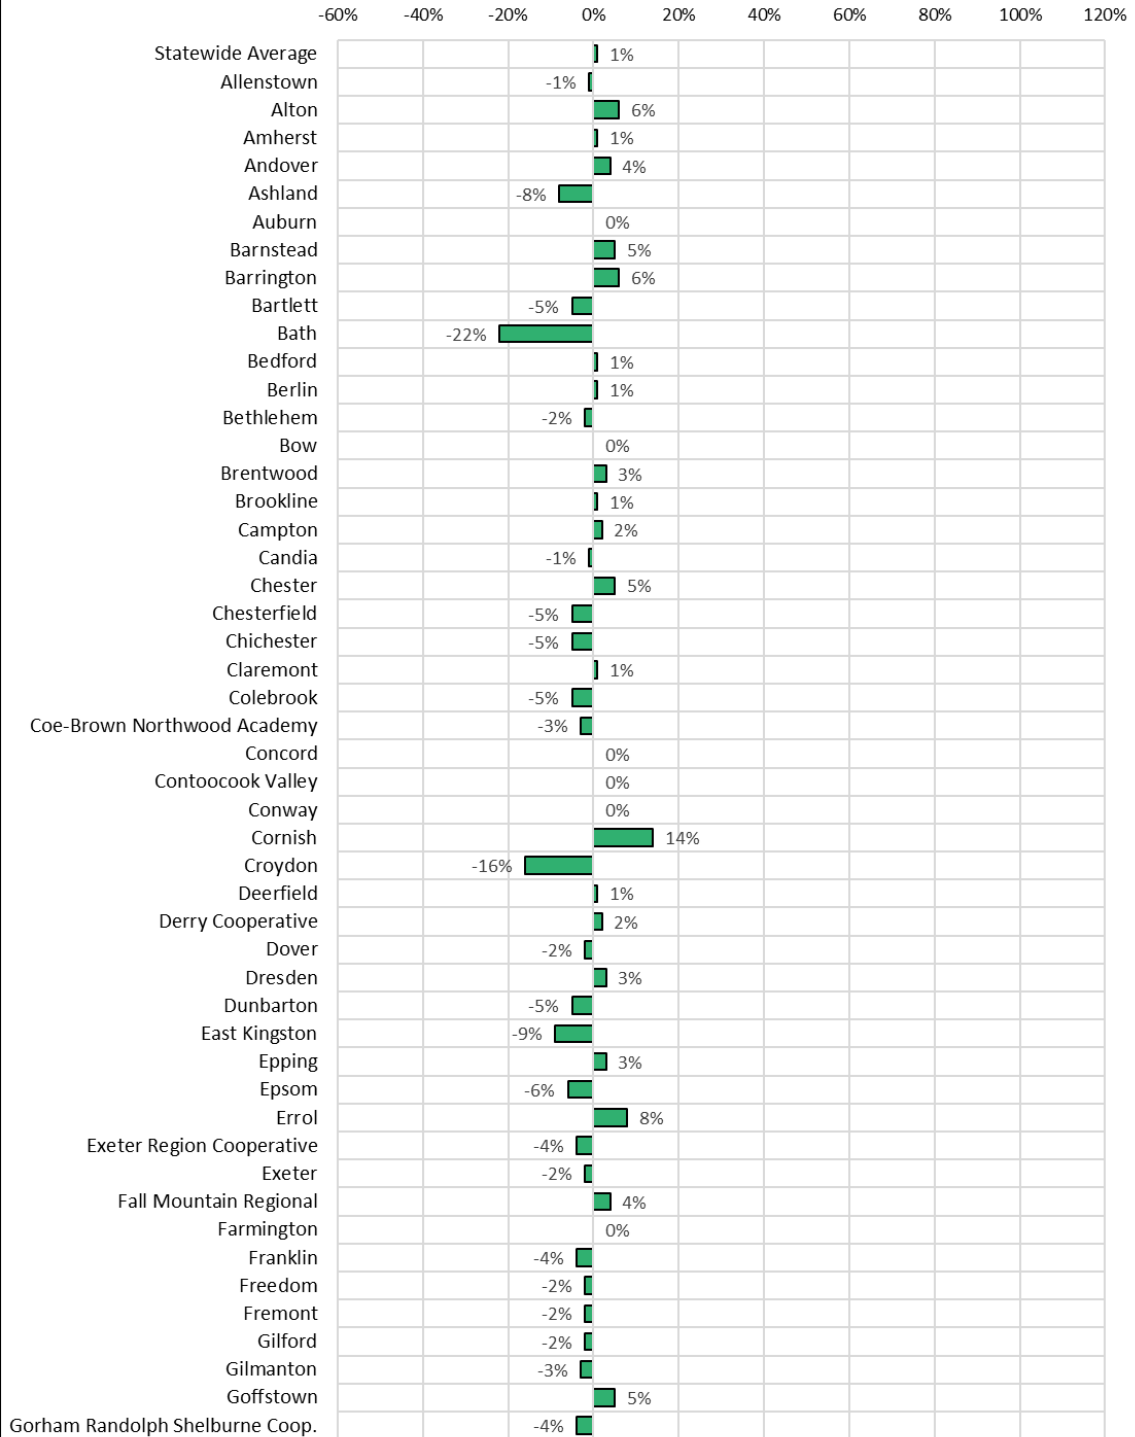

Percent Change in Average Daily Membership in Attendance (ADMA) by District Between 2023 and 2024