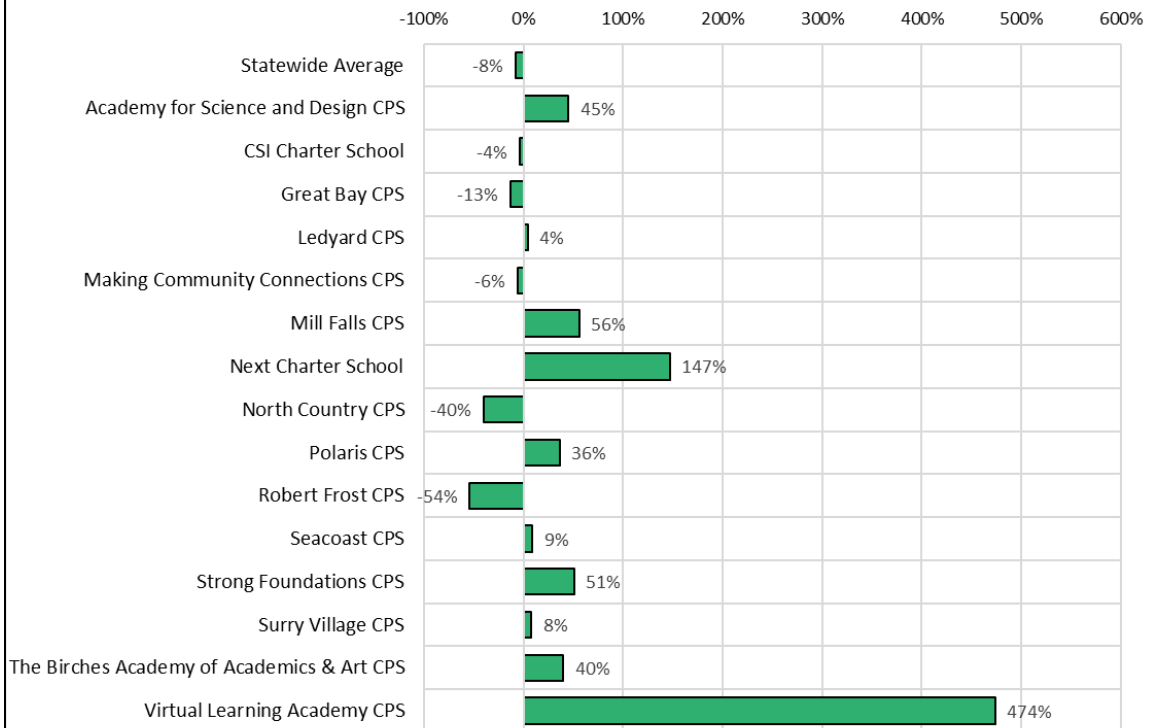

Percent Change in Average Daily Membership in Attendance (ADMA) by Charter School Between 2014 and 2024