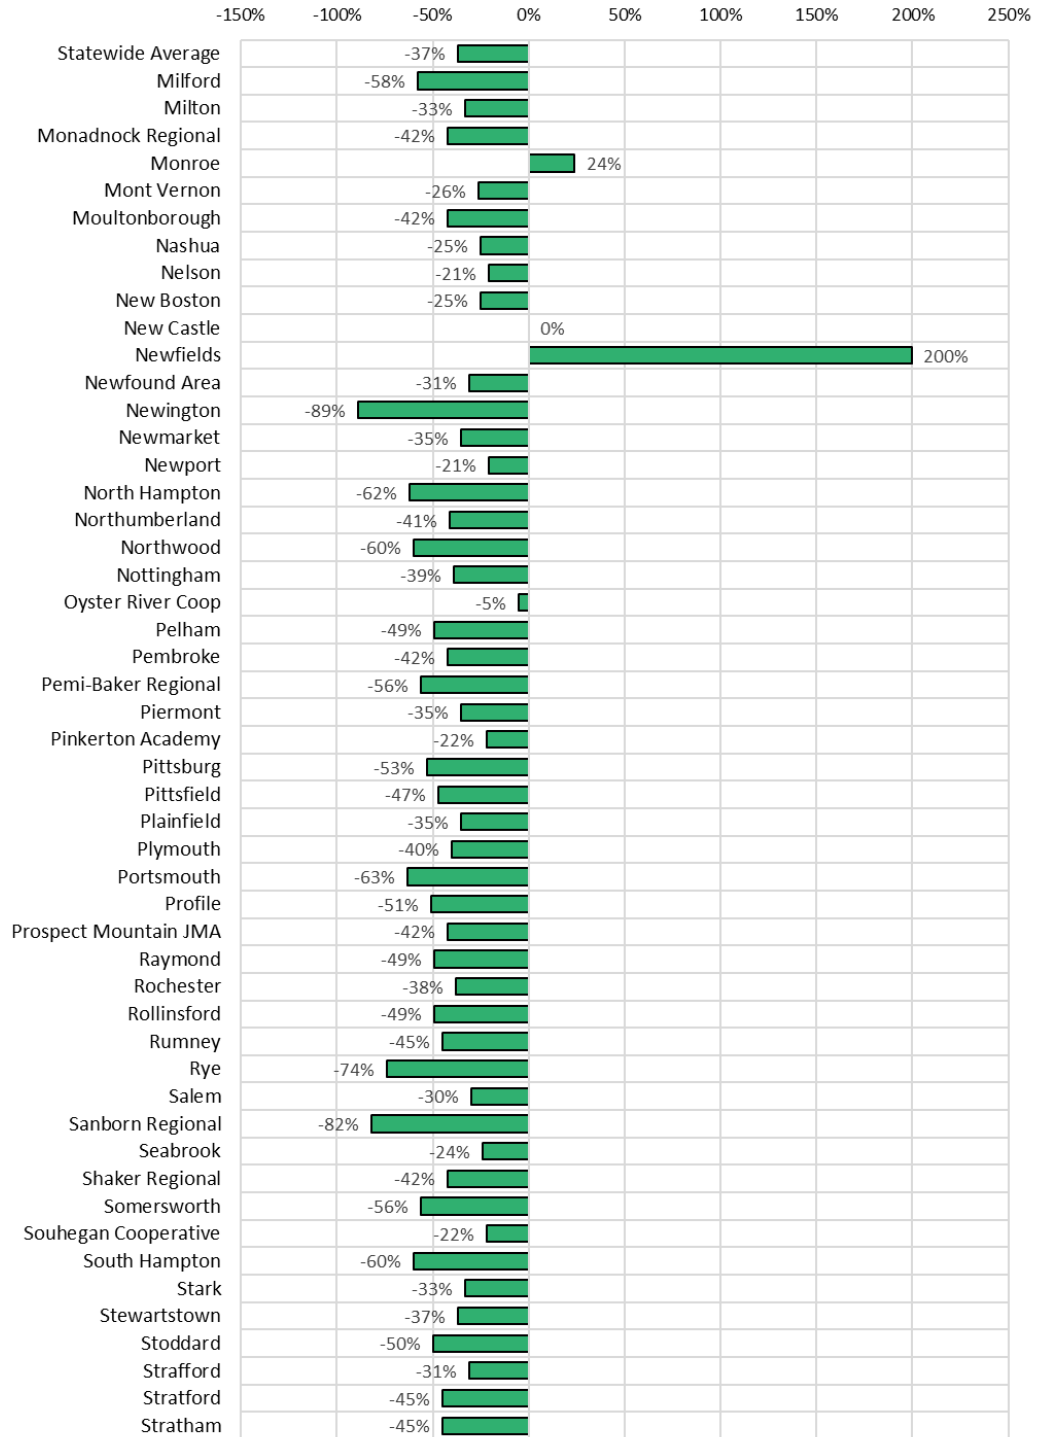

Percent Change in Free and Reduced Average Daily Membership in Attendance (ADMA) by District Between 2014 and 2024