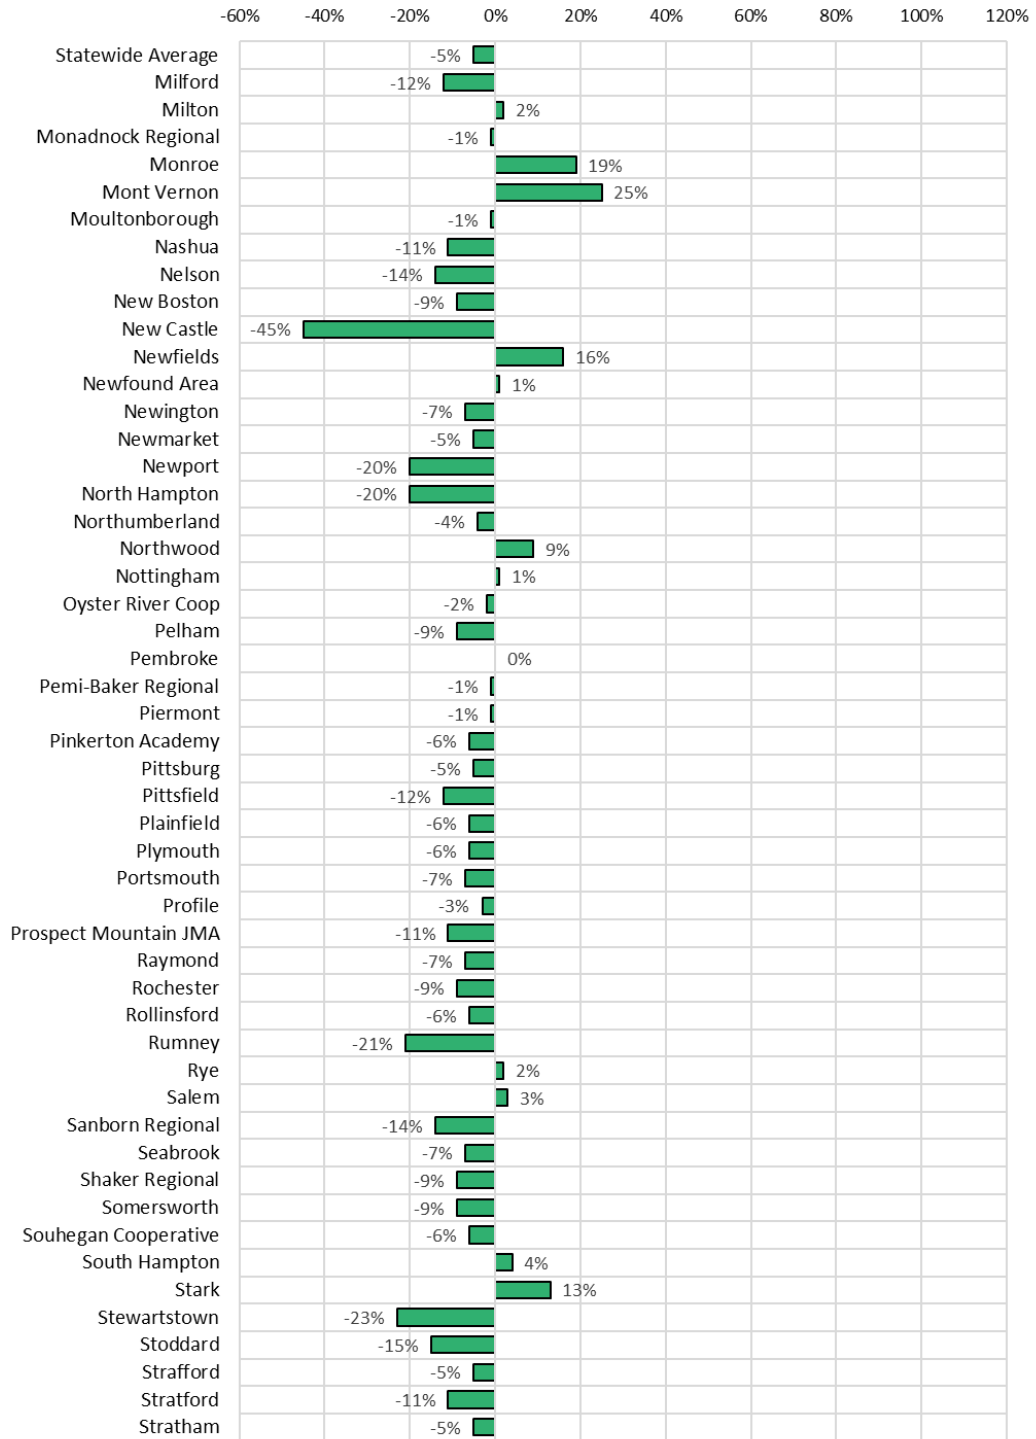

Percent Change in Average Daily Membership in Attendance (ADMA) by District Between 2019 and 2024