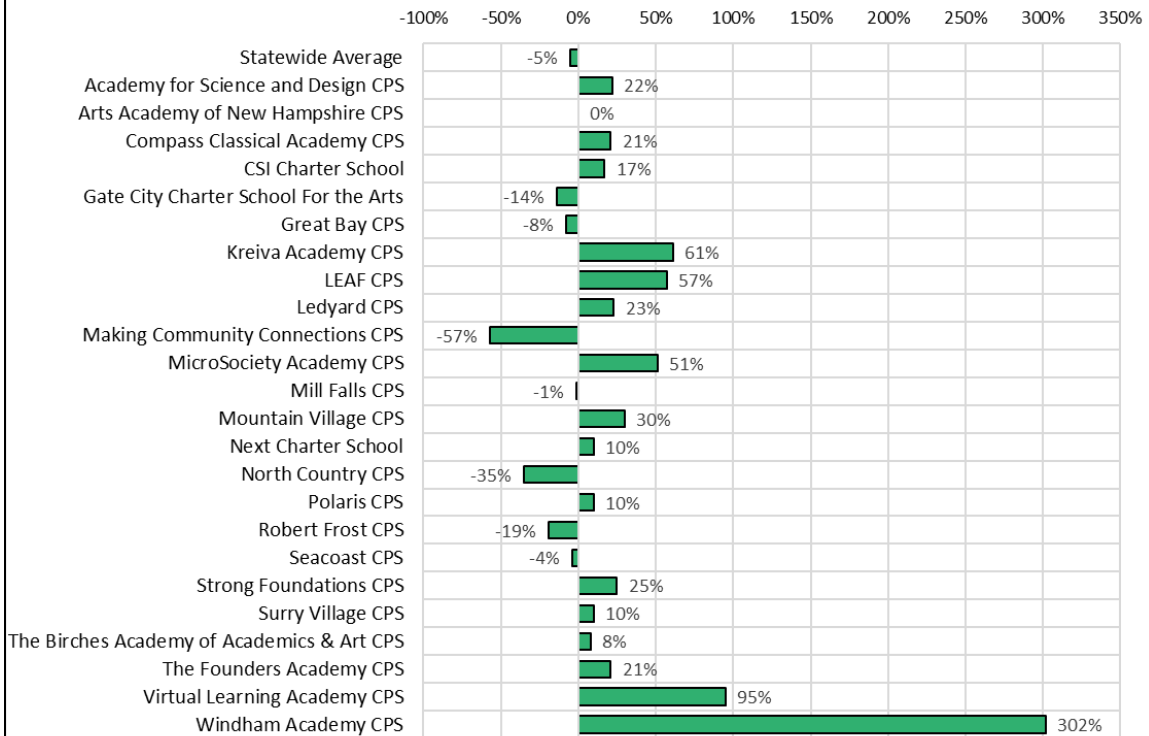

Percent Change in Average Daily Membership in Attendance (ADMA) by Charter School Between 2019 and 2024