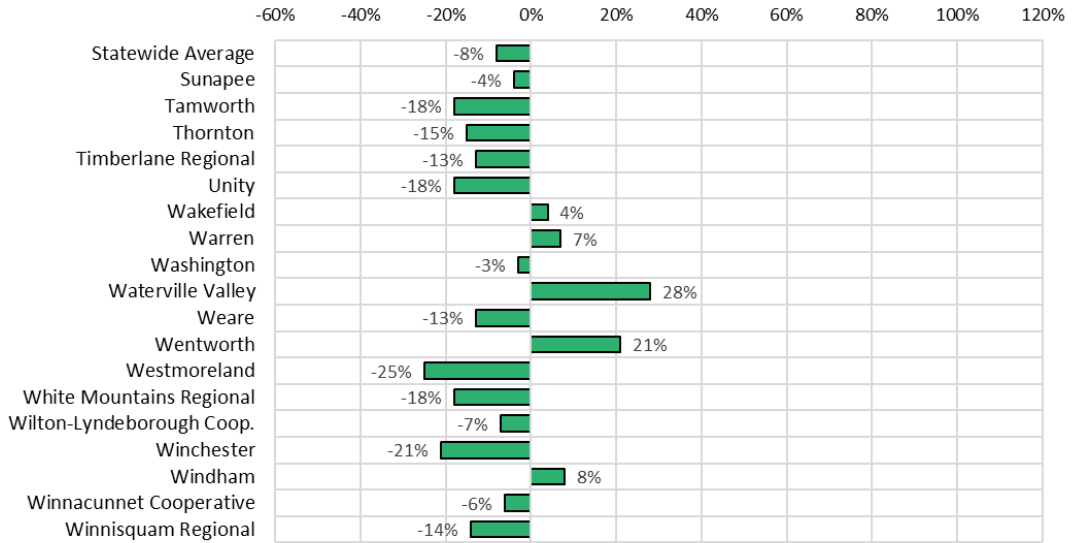

Percent Change in Average Daily Membership in Attendance (ADMA) by District Between 2014 and 2024