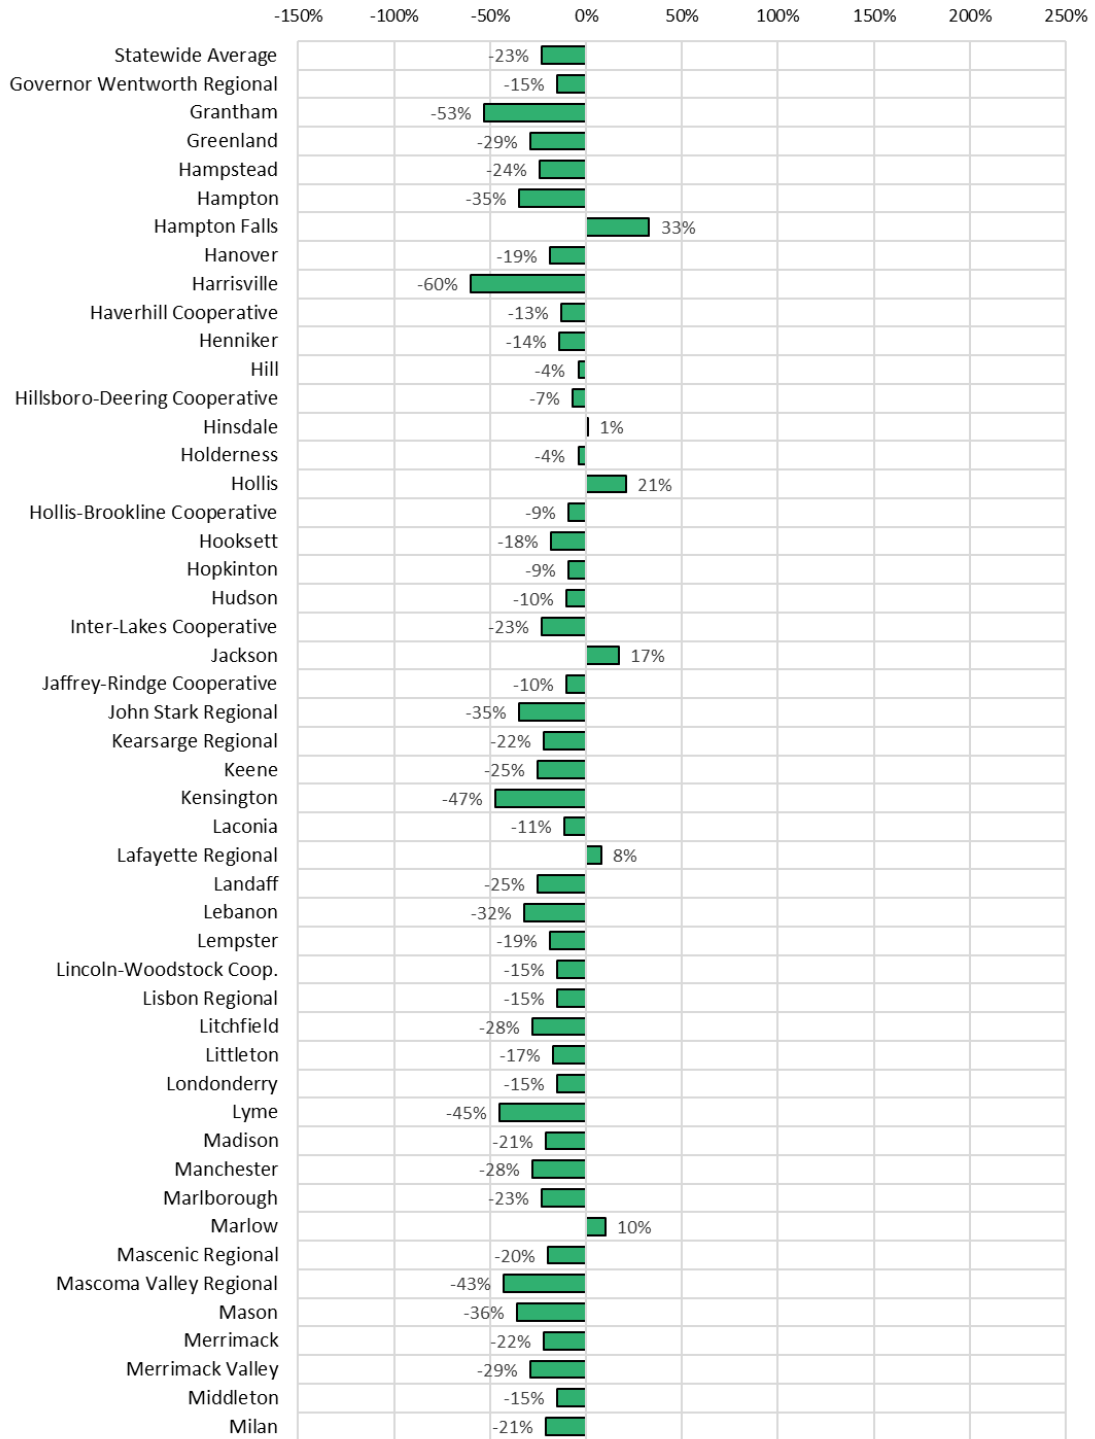

Percent Change in Free and Reduced Average Daily Membership in Attendance (ADMA) by District Between 2023 and 2024