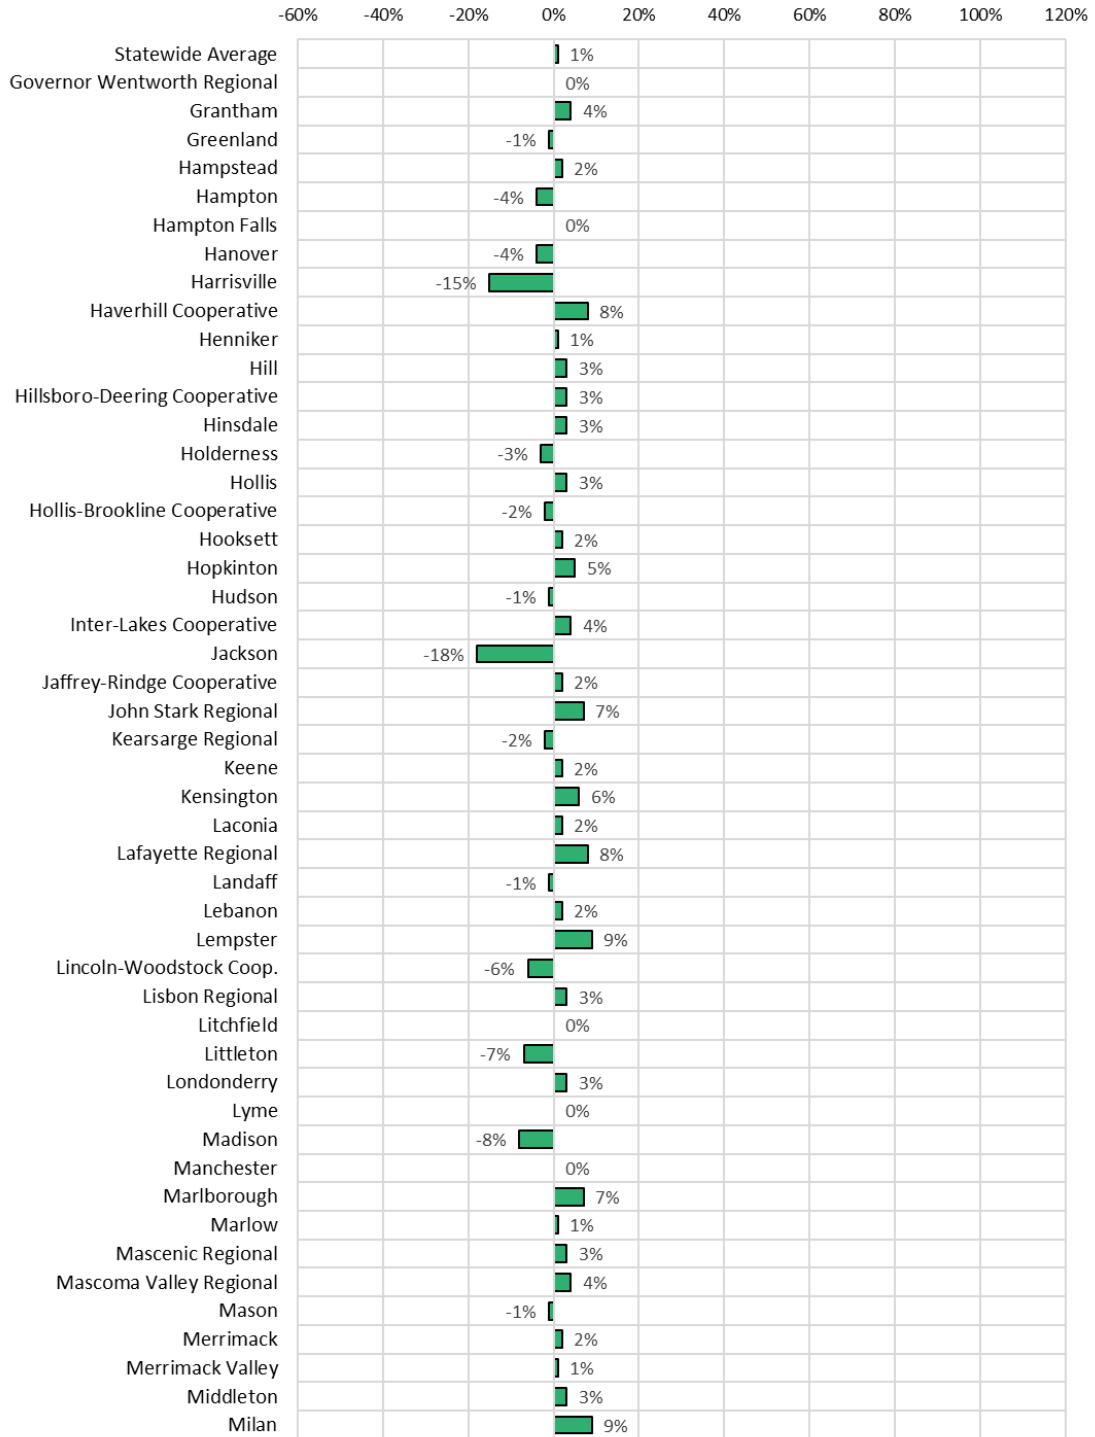

Percent Change in Average Daily Membership in Attendance (ADMA) by District Between 2023 and 2024