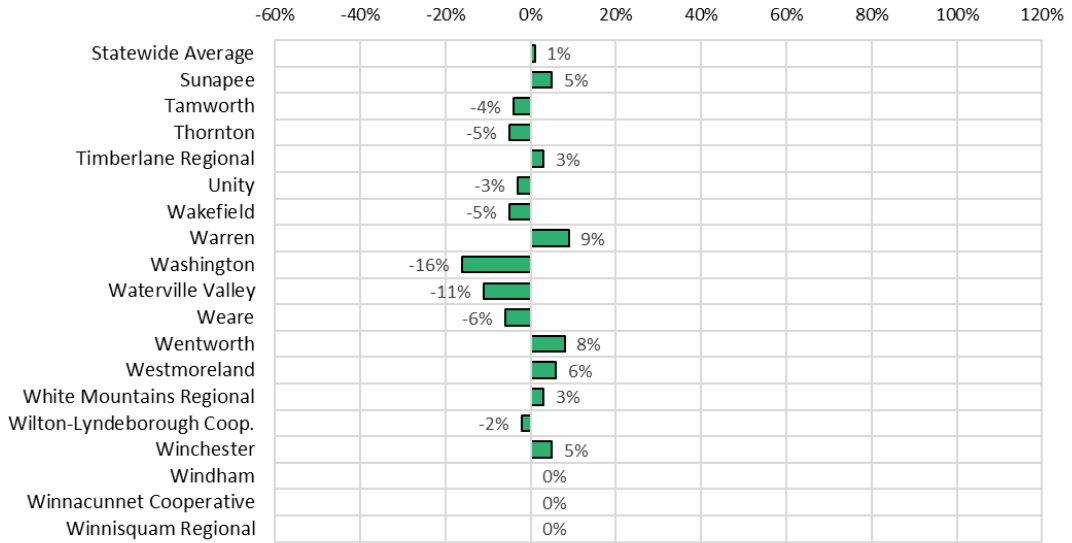

Percent Change in Average Daily Membership in Attendance (ADMA) by District Between 2023 and 2024