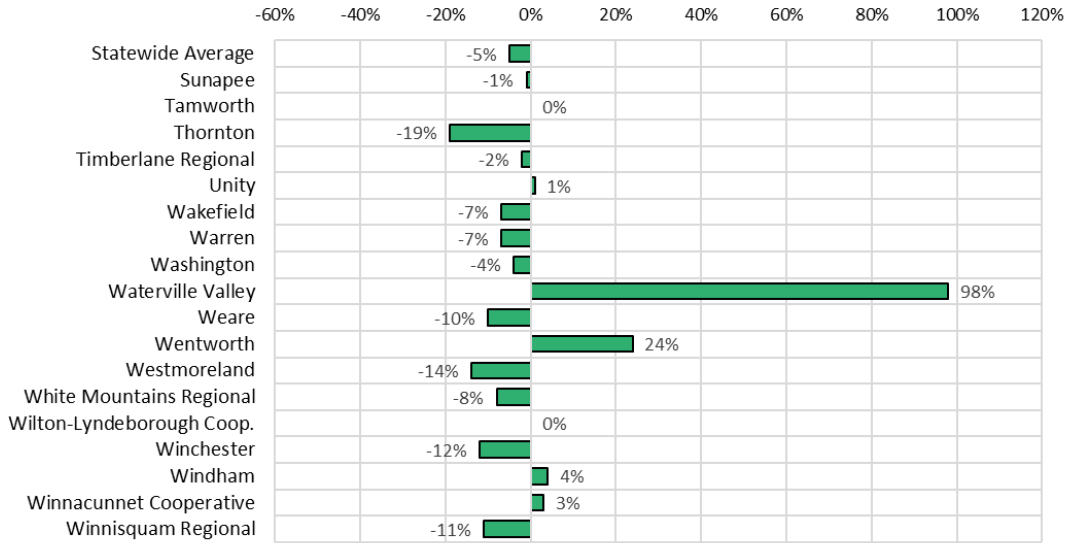

Percent Change in Average Daily Membership in Attendance (ADMA) by District Between 2019 and 2024