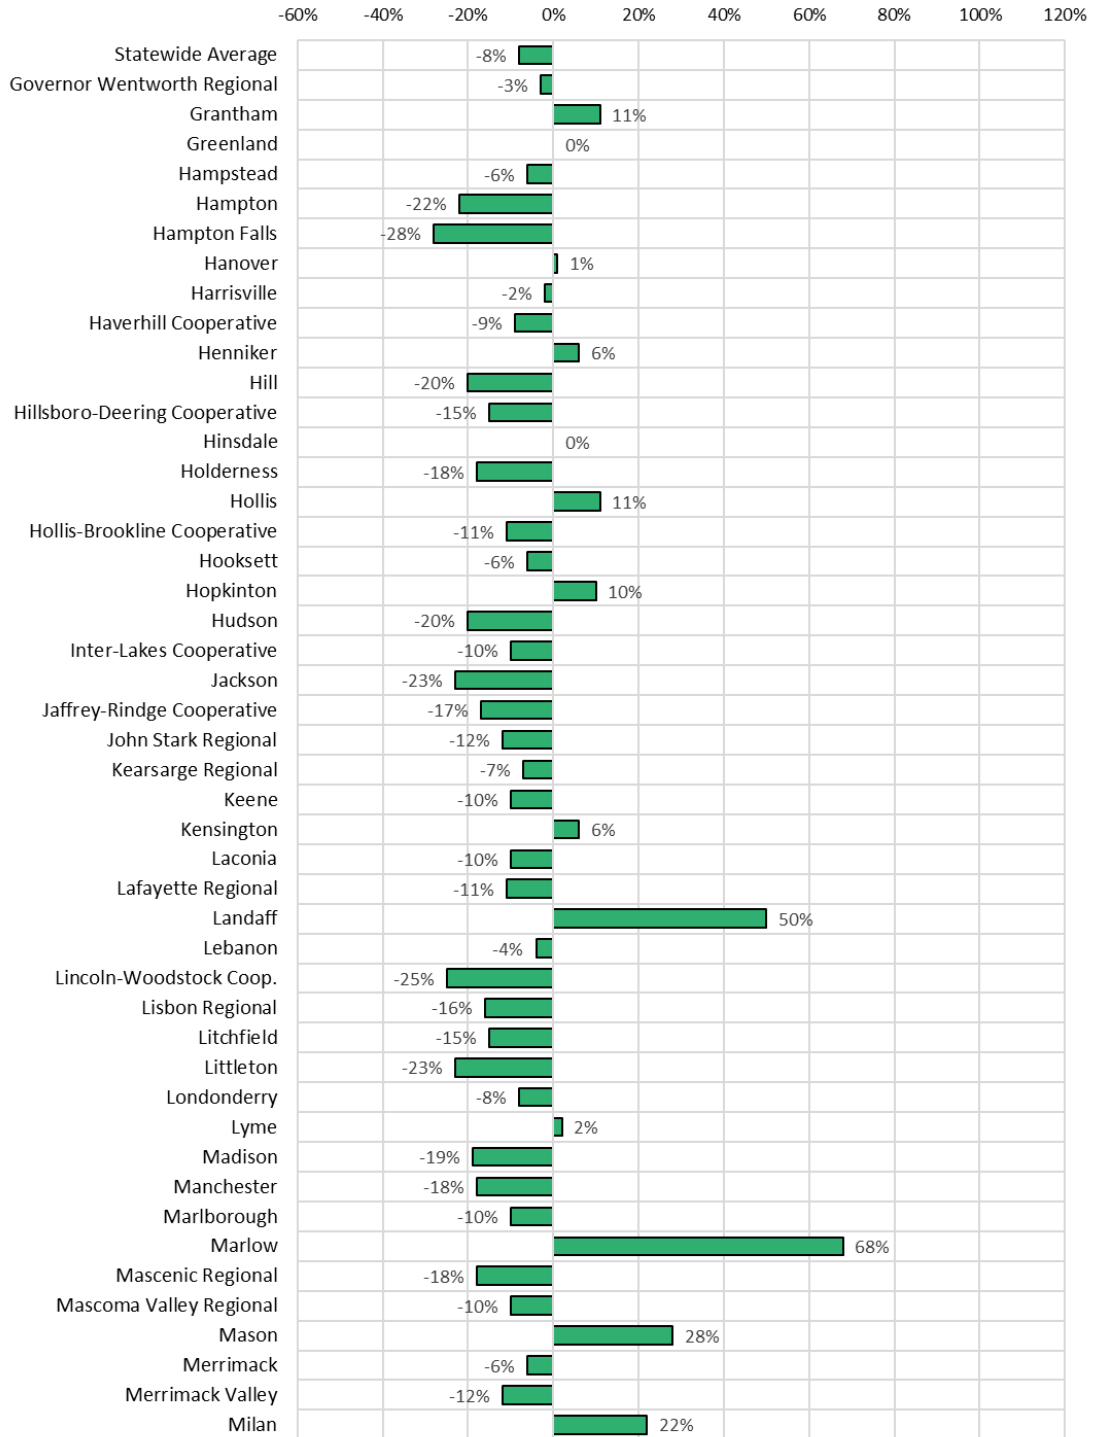

## Percent Change in Average Daily Membership in Attendance (ADMA) by District Between 2014 and 2024