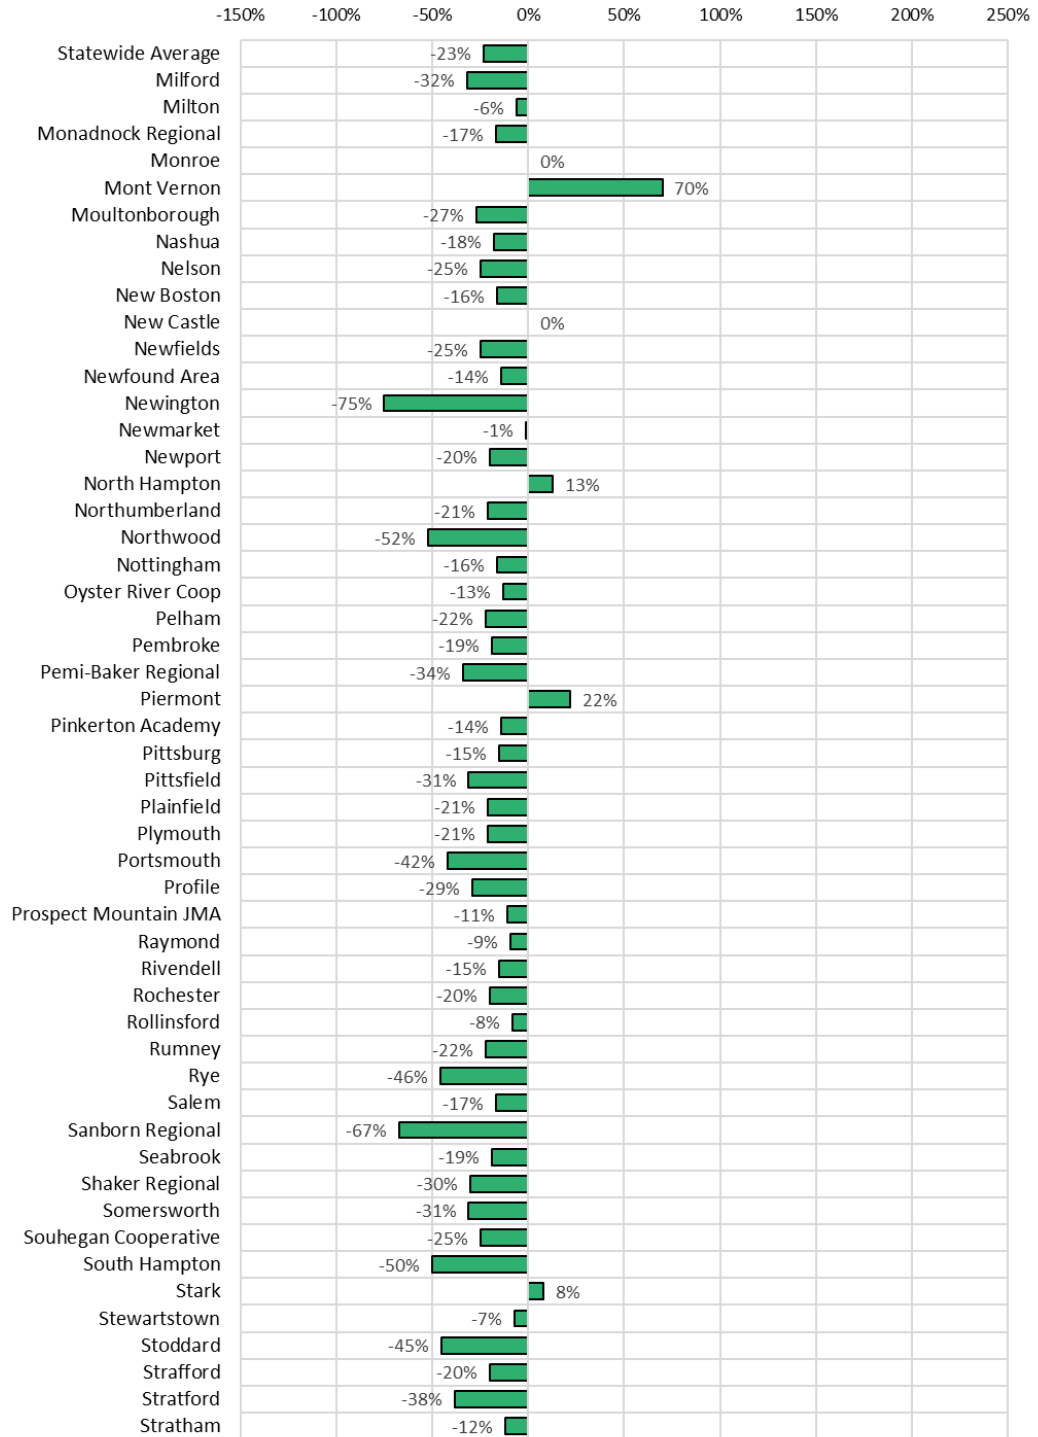

Percent Change in Free and Reduced Average Daily Membership in Attendance (ADMA) by District Between 2023 and 2024