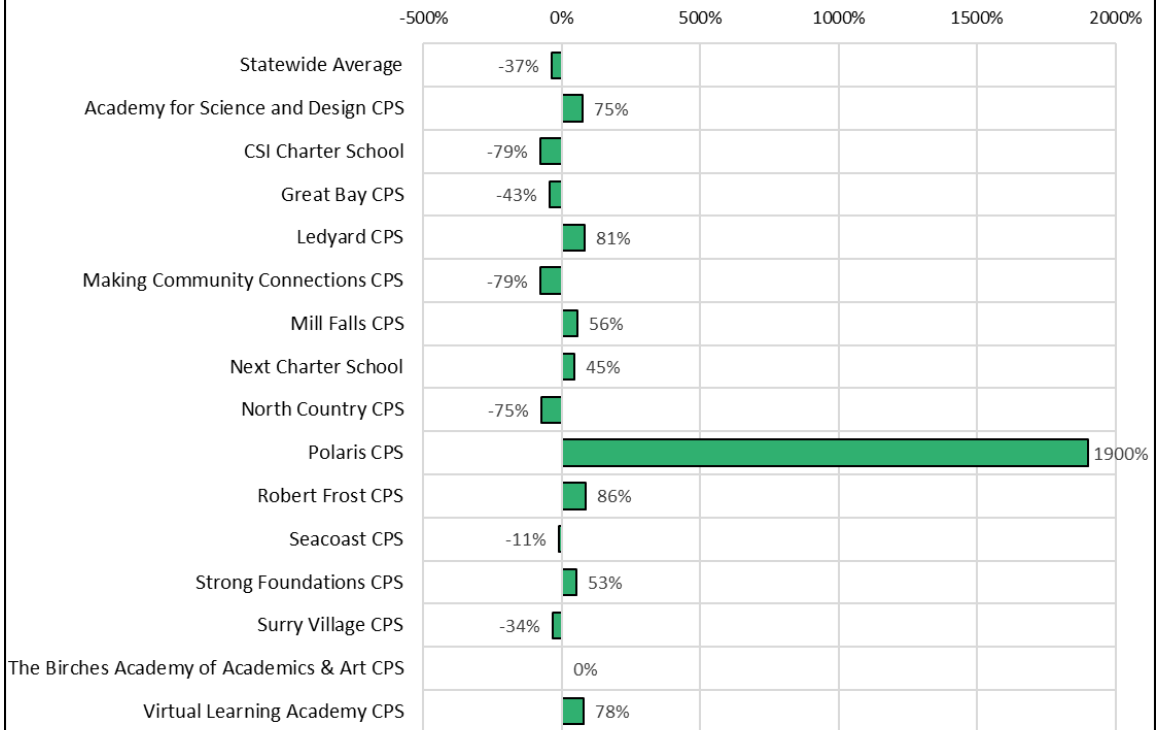

Percent Change in Free and Reduced Average Daily Membership in Attendance (ADMA) by Charter School Between 2014 and 2024