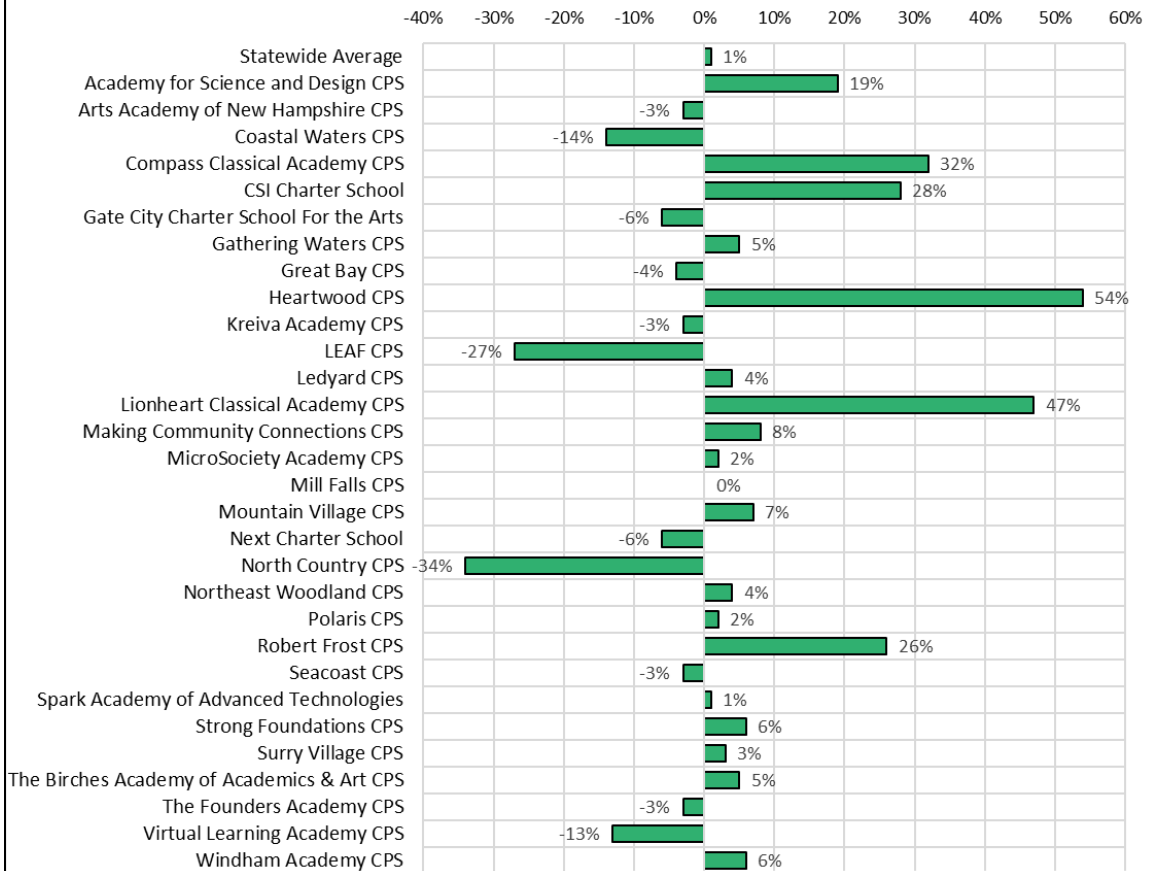

Percent Change in Average Daily Membership in Attendance (ADMA) by Charter School Between 2023 and 2024