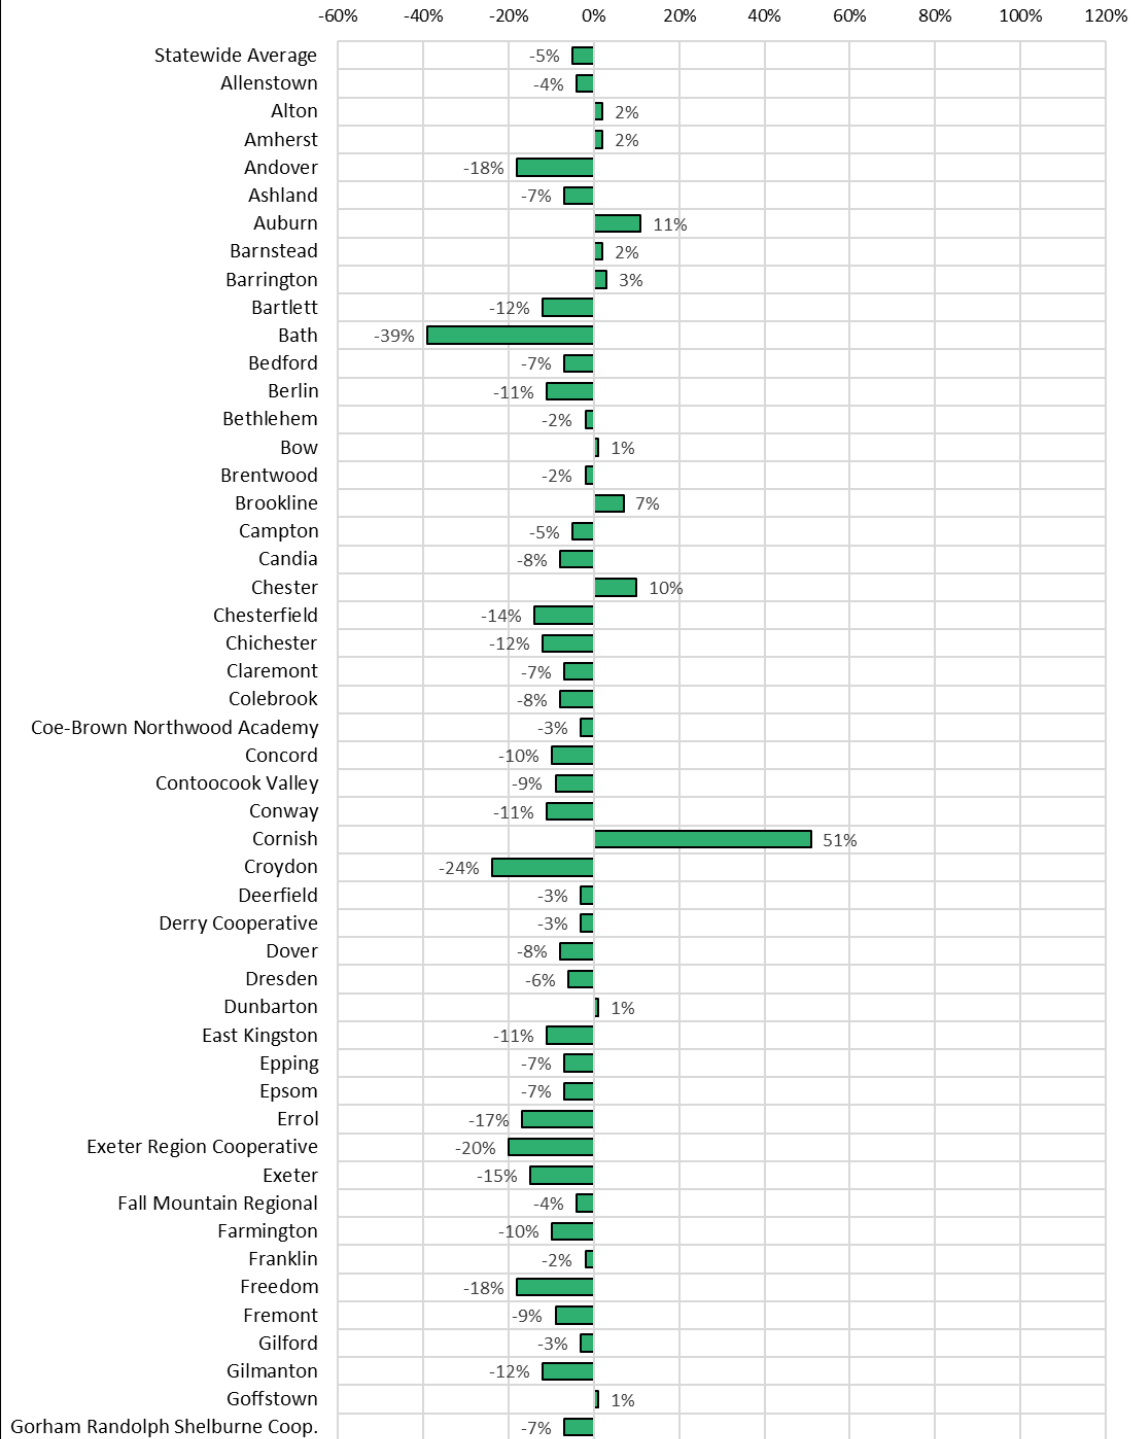

Percent Change in Average Daily Membership in Attendance (ADMA) by District Between 2019 and 2024