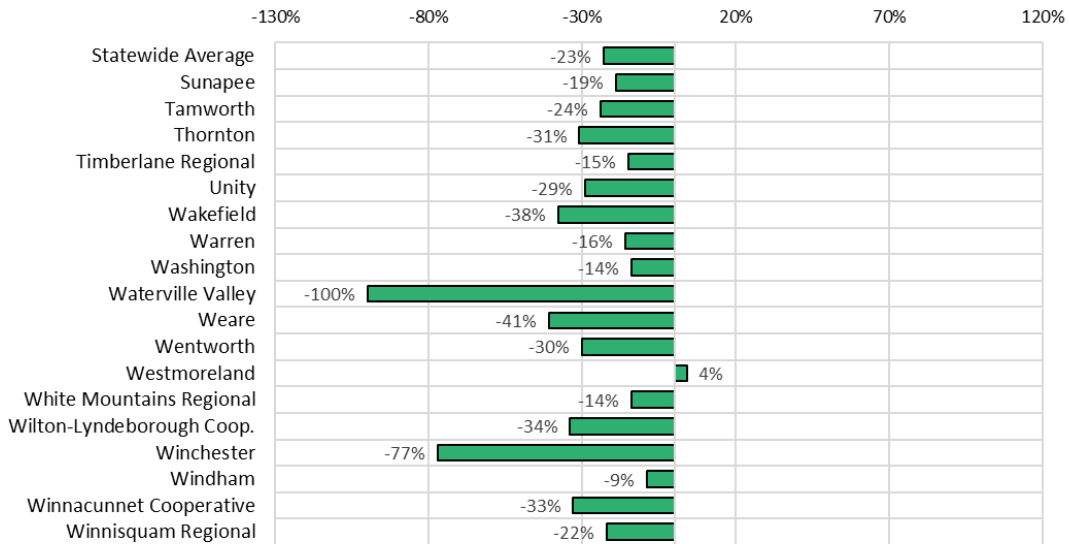

Percent Change in Free and Reduced Average Daily Membership in Attendance (ADMA) by District Between 2023 and 2024