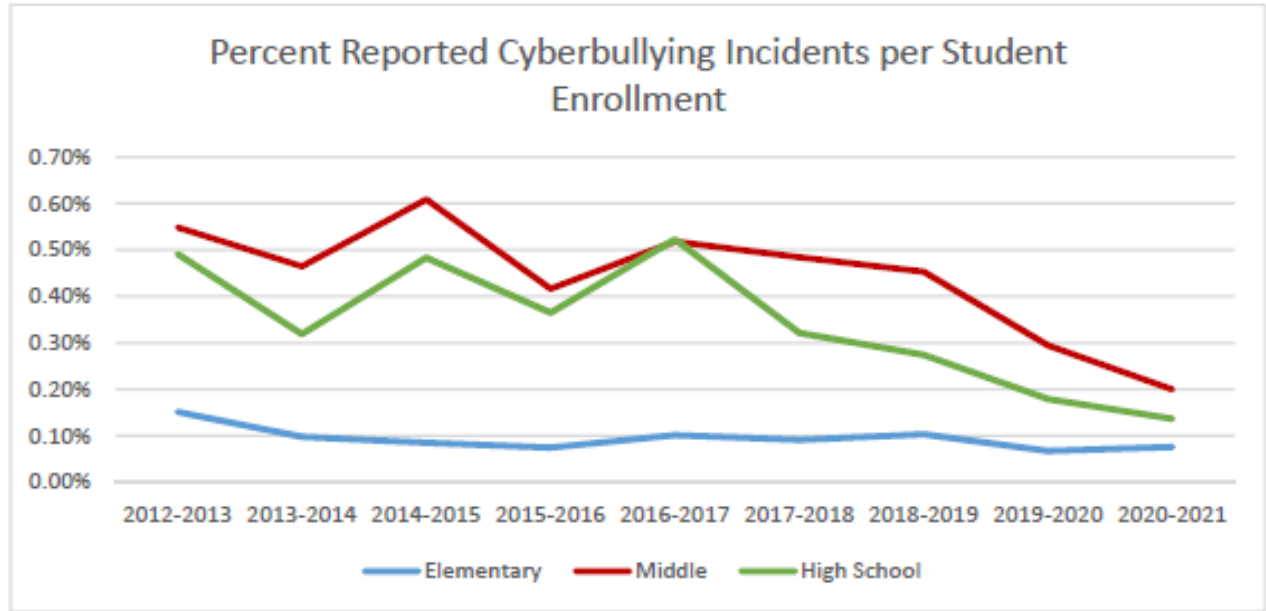

New Hampshire Department of Education
 2021 Bullying Report to State Board of Education
 November 10, 2021

Percent Reported Bullying Incidents per Student Enrollment									
	2012-2013	2013-2014	2014-2015	2015-2016	2016-2017	2017-2018	2018-2019	2019-2020	2020-2021
Elementary	1.65%	1.22%	1.01%	0.98%	1.04%	1.03%	0.96%	0.67%	0.45%
Middle	3.36%	2.46%	2.26%	1.85%	2.22%	1.97%	2.20%	1.42%	0.76%
High School	1.46%	1.25%	1.24%	1.16%	1.29%	0.99%	1.03%	0.72%	0.32%

Percent Reported Cyberbullying Incidents per Student Enrollment									
	2012-2013	2013-2014	2014-2015	2015-2016	2016-2017	2017-2018	2018-2019	2019-2020	2020-2021
Elementary	0.15%	0.10%	0.09%	0.07%	0.10%	0.09%	0.10%	0.07%	0.08%
Middle	0.55%	0.46%	0.61%	0.42%	0.52%	0.48%	0.45%	0.29%	0.20%
High School	0.49%	0.32%	0.48%	0.36%	0.52%	0.32%	0.27%	0.18%	0.14%