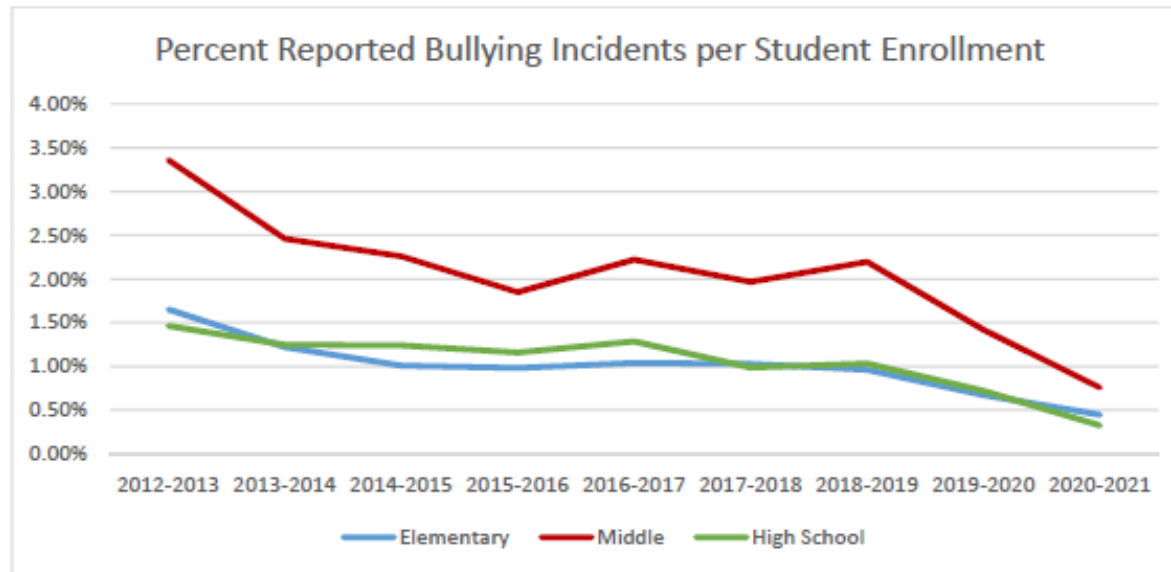

New Hampshire Department of Education
 2021 Bullying Report to State Board of Education
 November 10, 2021

Percent Reported Bullying Incidents per Student Enrollment									
	2012-2013	2013-2014	2014-2015	2015-2016	2016-2017	2017-2018	2018-2019	2019-2020	2020-2021
Elementary	1.65%	1.22%	1.01%	0.98%	1.04%	1.03%	0.96%	0.67%	0.45%
Middle	3.36%	2.46%	2.26%	1.85%	2.22%	1.97%	2.20%	1.42%	0.76%
High School	1.46%	1.25%	1.24%	1.16%	1.29%	0.99%	1.03%	0.72%	0.32%

Percent Reported Cyberbullying Incidents per Student Enrollment									
	2012-2013	2013-2014	2014-2015	2015-2016	2016-2017	2017-2018	2018-2019	2019-2020	2020-2021
Elementary	0.15%	0.10%	0.09%	0.07%	0.10%	0.09%	0.10%	0.07%	0.08%
Middle	0.55%	0.46%	0.61%	0.42%	0.52%	0.48%	0.45%	0.29%	0.20%
High School	0.49%	0.32%	0.48%	0.36%	0.52%	0.32%	0.27%	0.18%	0.14%